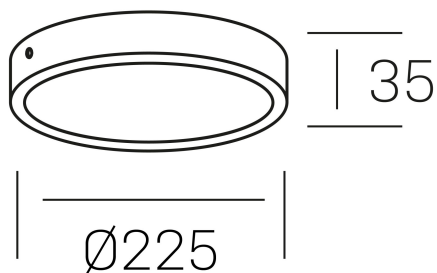

**disc slim**  
K51700.03.SR.BK-BK.OP.ST.8.40.D1

#### GENERAL DETAILS

INSTALLATION	Surface
FINISHES ALUMINIUM	Black-Black
OPTIC COVER	Opal
LIGHT DIRECTION	Fixed
INT/EXT IP DEGREE	IP 43
MATERIAL	Aluminum
IK DEGREE	IK03
UTILIZATION	Indoor
WARRANTY	3 years

#### ELECTRICAL DETAILS

LAMP	LED
POWER	24 W
COLOUR TEMPERATURE	4000K
LUMINOUS FLUX	2400 Lm
EFFICACY DIMMING	100 Lm/W
DIMABLE	1.10v
DRIVER	Remote
CLASS PROTECTION	II
COLOUR RENDERING INDEX	CRI >80
VOLTAGE	220-240 V
FRECUENCIA	50-60 Hz
CURRENT INTENSITY	600 mA
LIFE TIME	35.000 h

#### GENERAL DIMENSIONS

DIMENSIONS	Ø 225 mm
HEIGHT	h 35 mm
DIMENSIONES DE EMBALAJE	240 × 240 × 45 mm
PESO NETO	0.42

\*Please might expect a max.15% figure reduction in finishes other than white