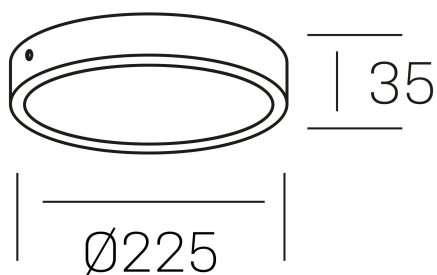

**disc slim**  
K51700.03.SR.BK-BK.OP.ST.8.30.PC

#### GENERAL DETAILS

INSTALLATION	Surface
FINISHES ALUMINIUM	Black-Black
OPTIC COVER	Opal
LIGHT DIRECTION	Fixed
INT/EXT IP DEGREE	IP 43
MATERIAL	Aluminum
IK DEGREE	IK03
UTILIZATION	Indoor
WARRANTY	3 years

#### ELECTRICAL DETAILS

LAMP	LED
POWER	24 W
COLOUR TEMPERATURE	3000K
LUMINOUS FLUX	2350 Lm
EFFICACY DIMMING	99 Lm/W
DIMABLE	PHASE CUT
DRIVER	Remote
CLASS PROTECTION	II
COLOUR RENDERING INDEX	CRI >80
VOLTAGE	220-240 V
FRECUENCIA	50-60 Hz
CURRENT INTENSITY	600 mA
LIFE TIME	35.000 h

#### GENERAL DIMENSIONS

DIMENSIONS	Ø 225 mm
HEIGHT	h 35 mm
DIMENSIONES DE EMBALAJE	240 × 240 × 45 mm
PESO NETO	0.42

\*Please might expect a max.15% figure reduction in finishes other than white