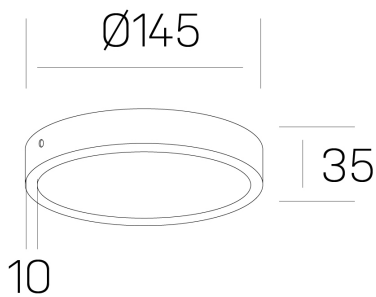

disc slim

K51700.02.SR.WH-WH.OP.ST.8.40.PU

GENERAL DETAILS

INSTALLATION	Surface
FINISHES ALUMINIUM	White-White
OPTIC COVER	Opal
LIGHT DIRECTION	Fixed
INT/EXT IP DEGREE	IP 43
MATERIAL	Aluminum
IK DEGREE	IK03
UTILIZATION	Indoor
WARRANTY	5 years

ELECTRICAL DETAILS

LAMP	LED
POWER	12 W
COLOUR TEMPERATURE	4000K
LUMINOUS FLUX	1190 Lm
EFFICACY DIMMING	95 Lm/W
DIMABLE	Push
DRIVER	Remote
CLASS PROTECTION	II
COLOUR RENDERING INDEX	CRI >80
VOLTAGE	220-240 V
CURRENT INTENSITY	300 mA
LIFE TIME	50.000 h

GENERAL DIMENSIONS

DIMENSIONS	Ø 145 mm
HEIGHT	h 35 mm
DIMENSIONES DE EMBALAJE	N/A

*Please might expect a max.15% figure reduction in finishes other than white