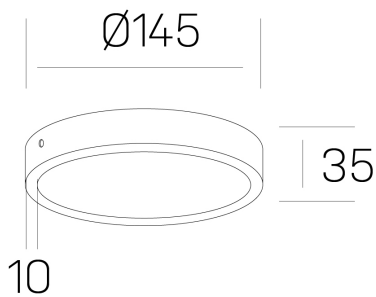

disc slim

K51700.02.SR.WH-WH.OP.ST.8.40.PU

GENERAL DETAILS

INSTALLATION	Surface
FINISHES ALUMINIUM	White-White
OPTIC COVER	Opal
LIGHT DIRECTION	Fixed
INT/EXT IP DEGREE	IP 43
MATERIAL	Aluminum
IK DEGREE	IK03
UTILIZATION	Indoor
WARRANTY	3 years

ELECTRICAL DETAILS

LAMP	LED
POWER	12 W
COLOUR TEMPERATURE	4000K
LUMINOUS FLUX	1190 Lm
EFFICACY DIMMING	95 Lm/W
DIMABLE	Push
DRIVER	Remote
CLASS PROTECTION	II
COLOUR RENDERING INDEX	CRI >80
VOLTAGE	220-240 V
CURRENT INTENSITY	300 mA
LIFE TIME	50.000 h

GENERAL DIMENSIONS

DIMENSIONS	Ø 145 mm
HEIGHT	h 35 mm
DIMENSIONES DE EMBALAJE	N/A

*Please might expect a max.15% figure reduction in finishes other than white