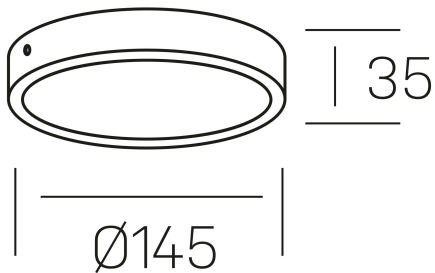

disc slim

K51700.02.SR.WH-WH.OP.ST.8.40.PU

GENERAL DETAILS

INSTALLATION	Surface
FINISHES ALUMINIUM	White-White
OPTIC COVER	Opal
LIGHT DIRECTION	Fixed
INT/EXT IP DEGREE	IP 43
MATERIAL	Aluminum
IK DEGREE	IK03
UTILIZATION	Indoor
WARRANTY	3 years

ELECTRICAL DETAILS

LAMP	LED
POWER	12 W
COLOUR TEMPERATURE	4000K
LUMINOUS FLUX	1190 Lm
EFFICACY DIMMING	95 Lm/W
DIMABLE	Push
DRIVER	Remote
CLASS PROTECTION	II
COLOUR RENDERING INDEX	CRI >80
VOLTAGE	220-240 V
FRECUENCIA	50-60 Hz
CURRENT INTENSITY	300 mA
LIFE TIME	35.000 h

GENERAL DIMENSIONS

DIMENSIONS	Ø 145 mm
HEIGHT	h 35 mm
DIMENSIONES DE EMBALAJE	155 × 155 × 45 mm
PESO NETO	0.16

*Please might expect a max.15% figure reduction in finishes other than white