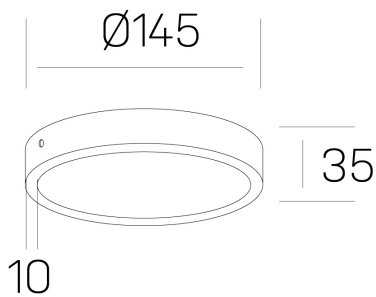

**disc slim**  
K51700.02.SR.WH-WH.OP.ST.8.40.PC

## GENERAL DETAILS

INSTALLATION	Surface
FINISHES ALUMINIUM	White-White
OPTIC COVER	Opal
LIGHT DIRECTION	Fixed
INT/EXT IP DEGREE	IP 43
MATERIAL	Aluminum
IK DEGREE	IK03
UTILIZATION	Indoor
WARRANTY	5 years

## ELECTRICAL DETAILS

LAMP	LED
POWER	12 W
COLOUR TEMPERATURE	4000K
LUMINOUS FLUX	1190 Lm
EFFICACY DIMMING	95 Lm/W
DIMABLE	PHASE CUT
DRIVER	Remote
CLASS PROTECTION	II
COLOUR RENDERING INDEX	CRI >80
VOLTAGE	220-240 V
CURRENT INTENSITY	300 mA
LIFE TIME	50.000 h

## GENERAL DIMENSIONS

DIMENSIONS	Ø 145 mm
HEIGHT	h 35 mm
DIMENSIONES DE EMBALAJE	N/A

\*Please might expect a max.15% figure reduction in finishes other than white