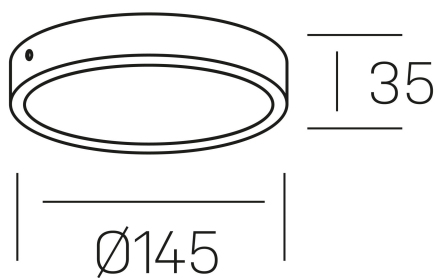

disc slim
K51700.02.SR.WH-WH.OP.ST.8.40.DA

GENERAL DETAILS

INSTALLATION	Surface
FINISHES ALUMINIUM	White-White
OPTIC COVER	Opal
LIGHT DIRECTION	Fixed
INT/EXT IP DEGREE	IP 43
MATERIAL	Aluminum
IK DEGREE	IK03
UTILIZATION	Indoor
WARRANTY	3 years

ELECTRICAL DETAILS

LAMP	LED
POWER	12 W
COLOUR TEMPERATURE	4000K
LUMINOUS FLUX	1190 Lm
EFFICACY DIMMING	95 Lm/W
DIMABLE	DALI
DRIVER	Remote
CLASS PROTECTION	II
COLOUR RENDERING INDEX	CRI >80
VOLTAGE	220-240 V
FRECUENCIA	50-60 Hz
CURRENT INTENSITY	300 mA
LIFE TIME	35.000 h

GENERAL DIMENSIONS

DIMENSIONS	Ø 145 mm
HEIGHT	h 35 mm
DIMENSIONES DE EMBALAJE	155 × 155 × 45 mm
PESO NETO	0.16

*Please might expect a max.15% figure reduction in finishes other than white