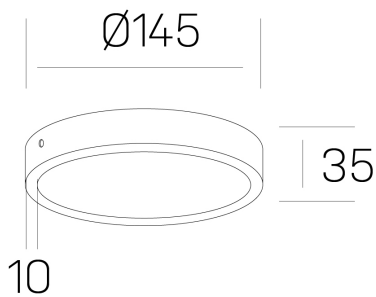

## disc slim

K51700.02.SR.WH-WH.OP.ST.8.40.DA

### GENERAL DETAILS

INSTALLATION	Surface
FINISHES ALUMINIUM	White-White
OPTIC COVER	Opal
LIGHT DIRECTION	Fixed
INT/EXT IP DEGREE	IP 43
MATERIAL	Aluminum
IK DEGREE	IK03
UTILIZATION	Indoor
WARRANTY	3 years

### ELECTRICAL DETAILS

LAMP	LED
POWER	12 W
COLOUR TEMPERATURE	4000K
LUMINOUS FLUX	1190 Lm
EFFICACY DIMMING	95 Lm/W
DIMABLE	DALI
DRIVER	Remote
CLASS PROTECTION	II
COLOUR RENDERING INDEX	CRI >80
VOLTAGE	220-240 V
CURRENT INTENSITY	300 mA
LIFE TIME	50.000 h

### GENERAL DIMENSIONS

DIMENSIONS	Ø 145 mm
HEIGHT	h 35 mm
DIMENSIONES DE EMBALAJE	N/A

\*Please might expect a max.15% figure reduction in finishes other than white