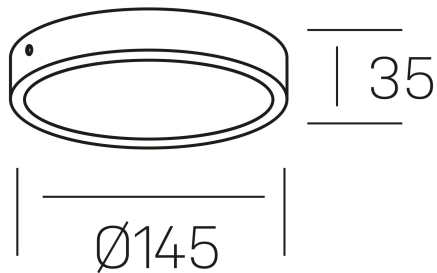

disc slim

K51700.02.SR.WH-WH.OP.ST.8.40.D1

GENERAL DETAILS

INSTALLATION	Surface
FINISHES ALUMINIUM	White-White
OPTIC COVER	Opal
LIGHT DIRECTION	Fixed
INT/EXT IP DEGREE	IP 43
MATERIAL	Aluminum
IK DEGREE	IK03
UTILIZATION	Indoor
WARRANTY	3 years

ELECTRICAL DETAILS

LAMP	LED
POWER	12 W
COLOUR TEMPERATURE	4000K
LUMINOUS FLUX	1190 Lm
EFFICACY DIMMING	95 Lm/W
DIMABLE	1.10v
DRIVER	Remote
CLASS PROTECTION	II
COLOUR RENDERING INDEX	CRI >80
VOLTAGE	220-240 V
FRECUENCIA	50-60 Hz
CURRENT INTENSITY	300 mA
LIFE TIME	35.000 h

GENERAL DIMENSIONS

DIMENSIONS	Ø 145 mm
HEIGHT	h 35 mm
DIMENSIONES DE EMBALAJE	155 × 155 × 45 mm
PESO NETO	0.16

*Please might expect a max.15% figure reduction in finishes other than white