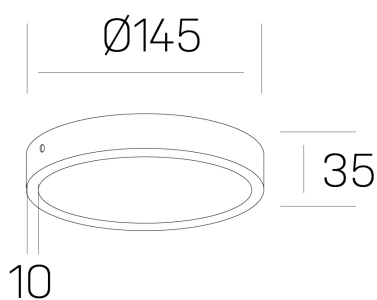

disc slim

K51700.02.SR.WH-WH.OP.ST.8.40.D1

GENERAL DETAILS

INSTALLATION	Surface
FINISHES ALUMINIUM	White-White
OPTIC COVER	Opal
LIGHT DIRECTION	Fixed
INT/EXT IP DEGREE	IP 43
MATERIAL	Aluminum
IK DEGREE	IK03
UTILIZATION	Indoor
WARRANTY	3 years

ELECTRICAL DETAILS

LAMP	LED
POWER	12 W
COLOUR TEMPERATURE	4000K
LUMINOUS FLUX	1190 Lm
EFFICACY DIMMING	95 Lm/W
DIMABLE	1.10v
DRIVER	Remote
CLASS PROTECTION	II
COLOUR RENDERING INDEX	CRI >80
VOLTAGE	220-240 V
CURRENT INTENSITY	300 mA
LIFE TIME	50.000 h

GENERAL DIMENSIONS

DIMENSIONS	Ø 145 mm
HEIGHT	h 35 mm
DIMENSIONES DE EMBALAJE	N/A

*Please might expect a max.15% figure reduction in finishes other than white