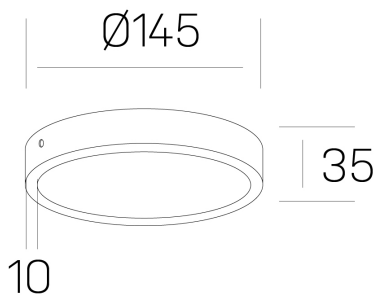

disc slim
K51700.02.SR.WH-WH.OP.ST.8.40.D1

GENERAL DETAILS

INSTALLATION	Surface
FINISHES ALUMINIUM	White-White
OPTIC COVER	Opal
LIGHT DIRECTION	Fixed
INT/EXT IP DEGREE	IP 43
MATERIAL	Aluminum
IK DEGREE	IK03
UTILIZATION	Indoor
WARRANTY	5 years

ELECTRICAL DETAILS

LAMP	LED
POWER	12 W
COLOUR TEMPERATURE	4000K
LUMINOUS FLUX	1190 Lm
EFFICACY DIMMING	95 Lm/W
DIMABLE	1.10v
DRIVER	Remote
CLASS PROTECTION	II
COLOUR RENDERING INDEX	CRI >80
VOLTAGE	220-240 V
CURRENT INTENSITY	300 mA
LIFE TIME	50.000 h

GENERAL DIMENSIONS

DIMENSIONS	Ø 145 mm
HEIGHT	h 35 mm
DIMENSIONES DE EMBALAJE	N/A

*Please might expect a max.15% figure reduction in finishes other than white