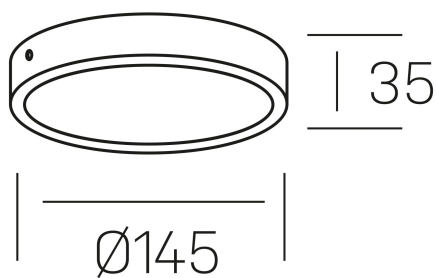

disc slim
K51700.02.SR.WH-WH.OP.ST.8.40

GENERAL DETAILS

INSTALLATION	Surface
FINISHES ALUMINIUM	White-White
OPTIC COVER	Opal
LIGHT DIRECTION	Fixed
INT/EXT IP DEGREE	IP 43
MATERIAL	Aluminum
IK DEGREE	IK03
UTILIZATION	Indoor
WARRANTY	3 years

ELECTRICAL DETAILS

LAMP	LED
POWER	12 W
COLOUR TEMPERATURE	4000K
LUMINOUS FLUX	1190 Lm
EFFICACY DIMMING	95 Lm/W
DIMABLE	No Dim
DRIVER	Integrated
CLASS PROTECTION	II
COLOUR RENDERING INDEX	CRI >80
VOLTAGE	220-240 V
FRECUENCIA	50-60 Hz
CURRENT INTENSITY	300 mA
LIFE TIME	35.000 h

GENERAL DIMENSIONS

DIMENSIONS	Ø 145 mm
HEIGHT	h 35 mm
DIMENSIONES DE EMBALAJE	155 × 155 × 45 mm
PESO NETO	0.16

*Please might expect a max.15% figure reduction in finishes other than white