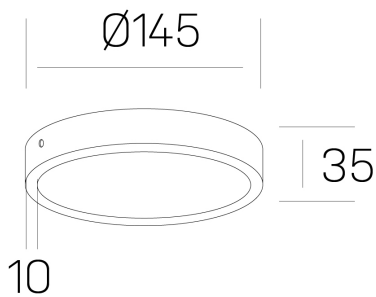

disc slim

K51700.02.SR.WH-WH.OP.ST.8.30.PU

GENERAL DETAILS

INSTALLATION	Surface
FINISHES ALUMINIUM	White-White
OPTIC COVER	Opal
LIGHT DIRECTION	Fixed
INT/EXT IP DEGREE	IP 43
MATERIAL	Aluminum
IK DEGREE	IK03
UTILIZATION	Indoor
WARRANTY	3 years

ELECTRICAL DETAILS

LAMP	LED
POWER	12 W
COLOUR TEMPERATURE	3000K
LUMINOUS FLUX	1170 Lm
EFFICACY DIMMING	94 Lm/W
DIMABLE	Push
DRIVER	Remote
CLASS PROTECTION	II
COLOUR RENDERING INDEX	CRI >80
VOLTAGE	220-240 V
CURRENT INTENSITY	300 mA
LIFE TIME	50.000 h

GENERAL DIMENSIONS

DIMENSIONS	Ø 145 mm
HEIGHT	h 35 mm
DIMENSIONES DE EMBALAJE	N/A

*Please might expect a max.15% figure reduction in finishes other than white