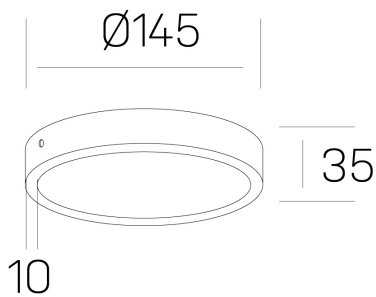

disc slim
K51700.02.SR.WH-WH.OP.ST.8.30.PU

GENERAL DETAILS

INSTALLATION	Surface
FINISHES ALUMINIUM	White-White
OPTIC COVER	Opal
LIGHT DIRECTION	Fixed
INT/EXT IP DEGREE	IP 43
MATERIAL	Aluminum
IK DEGREE	IK03
UTILIZATION	Indoor
WARRANTY	5 years

ELECTRICAL DETAILS

LAMP	LED
POWER	12 W
COLOUR TEMPERATURE	3000K
LUMINOUS FLUX	1170 Lm
EFFICACY DIMMING	94 Lm/W
DIMABLE	Push
DRIVER	Remote
CLASS PROTECTION	II
COLOUR RENDERING INDEX	CRI >80
VOLTAGE	220-240 V
CURRENT INTENSITY	300 mA
LIFE TIME	50.000 h

GENERAL DIMENSIONS

DIMENSIONS	Ø 145 mm
HEIGHT	h 35 mm
DIMENSIONES DE EMBALAJE	N/A

*Please might expect a max.15% figure reduction in finishes other than white