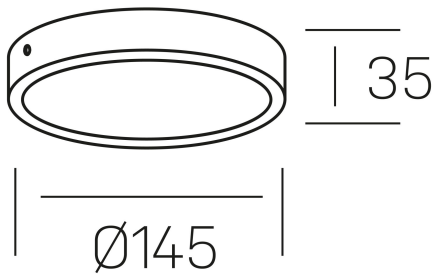

disc slim

K51700.02.SR.WH-WH.OP.ST.8.30.PC

GENERAL DETAILS

INSTALLATION	Surface
FINISHES ALUMINIUM	White-White
OPTIC COVER	Opal
LIGHT DIRECTION	Fixed
INT/EXT IP DEGREE	IP 43
MATERIAL	Aluminum
IK DEGREE	IK03
UTILIZATION	Indoor
WARRANTY	3 years

ELECTRICAL DETAILS

LAMP	LED
POWER	12 W
COLOUR TEMPERATURE	3000K
LUMINOUS FLUX	1170 Lm
EFFICACY DIMMING	94 Lm/W
DIMABLE	PHASE CUT
DRIVER	Remote
CLASS PROTECTION	II
COLOUR RENDERING INDEX	CRI >80
VOLTAGE	220-240 V
FRECUENCIA	50-60 Hz
CURRENT INTENSITY	300 mA
LIFE TIME	35.000 h

GENERAL DIMENSIONS

DIMENSIONS	Ø 145 mm
HEIGHT	h 35 mm
DIMENSIONES DE EMBALAJE	155 × 155 × 45 mm
PESO NETO	0.16

*Please might expect a max.15% figure reduction in finishes other than white