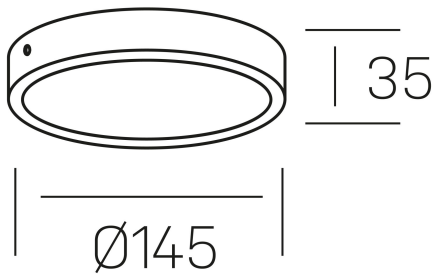

disc slim

K51700.02.SR.WH-WH.OP.ST.8.30.DA

GENERAL DETAILS

INSTALLATION	Surface
FINISHES ALUMINIUM	White-White
OPTIC COVER	Opal
LIGHT DIRECTION	Fixed
INT/EXT IP DEGREE	IP 43
MATERIAL	Aluminum
IK DEGREE	IK03
UTILIZATION	Indoor
WARRANTY	3 years

ELECTRICAL DETAILS

LAMP	LED
POWER	12 W
COLOUR TEMPERATURE	3000K
LUMINOUS FLUX	1170 Lm
EFFICACY DIMMING	94 Lm/W
DIMABLE	DALI
DRIVER	Remote
CLASS PROTECTION	II
COLOUR RENDERING INDEX	CRI >80
VOLTAGE	220-240 V
FRECUENCIA	50-60 Hz
CURRENT INTENSITY	300 mA
LIFE TIME	35.000 h

GENERAL DIMENSIONS

DIMENSIONS	Ø 145 mm
HEIGHT	h 35 mm
DIMENSIONES DE EMBALAJE	155 × 155 × 45 mm
PESO NETO	0.16

*Please might expect a max.15% figure reduction in finishes other than white