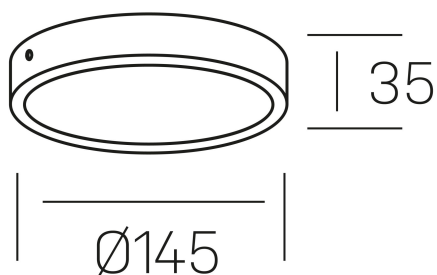

disc slim

K51700.02.SR.WH-WH.OP.ST.8.30.D1

GENERAL DETAILS

INSTALLATION	Surface
FINISHES ALUMINIUM	White-White
OPTIC COVER	Opal
LIGHT DIRECTION	Fixed
INT/EXT IP DEGREE	IP 43
MATERIAL	Aluminum
IK DEGREE	IK03
UTILIZATION	Indoor
WARRANTY	3 years

ELECTRICAL DETAILS

LAMP	LED
POWER	12 W
COLOUR TEMPERATURE	3000K
LUMINOUS FLUX	1170 Lm
EFFICACY DIMMING	94 Lm/W
DIMABLE	1.10v
DRIVER	Remote
CLASS PROTECTION	II
COLOUR RENDERING INDEX	CRI >80
VOLTAGE	220-240 V
FRECUENCIA	50-60 Hz
CURRENT INTENSITY	300 mA
LIFE TIME	35.000 h

GENERAL DIMENSIONS

DIMENSIONS	Ø 145 mm
HEIGHT	h 35 mm
DIMENSIONES DE EMBALAJE	155 × 155 × 45 mm
PESO NETO	0.16

*Please might expect a max.15% figure reduction in finishes other than white