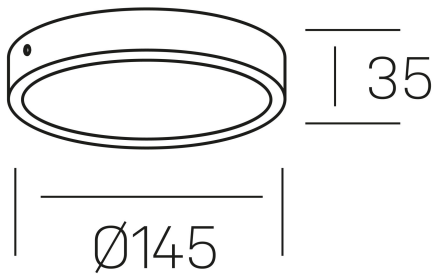

disc slim
K51700.02.SR.WH-WH.OP.ST.8.30

GENERAL DETAILS

INSTALLATION	Surface
FINISHES ALUMINIUM	White-White
OPTIC COVER	Opal
LIGHT DIRECTION	Fixed
INT/EXT IP DEGREE	IP 43
MATERIAL	Aluminum
IK DEGREE	IK03
UTILIZATION	Indoor
WARRANTY	3 years

ELECTRICAL DETAILS

LAMP	LED
POWER	12 W
COLOUR TEMPERATURE	3000K
LUMINOUS FLUX	1170 Lm
EFFICACY DIMMING	94 Lm/W
DIMABLE	No Dim
DRIVER	Integrated
CLASS PROTECTION	II
COLOUR RENDERING INDEX	CRI >80
VOLTAGE	220-240 V
FRECUENCIA	50-60 Hz
CURRENT INTENSITY	300 mA
LIFE TIME	35.000 h

GENERAL DIMENSIONS

DIMENSIONS	Ø 145 mm
HEIGHT	h 35 mm
DIMENSIONES DE EMBALAJE	155 × 155 × 45 mm
PESO NETO	0.16

*Please might expect a max.15% figure reduction in finishes other than white