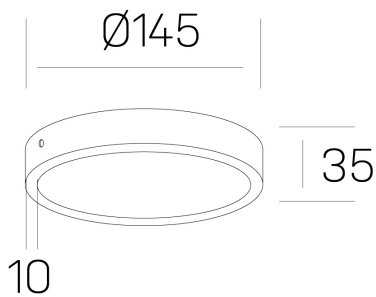

disc slim
K51700.02.SR.WH-WH.OP.ST.8.30

GENERAL DETAILS

INSTALLATION	Surface
FINISHES ALUMINIUM	White-White
OPTIC COVER	Opal
LIGHT DIRECTION	Fixed
INT/EXT IP DEGREE	IP 43
MATERIAL	Aluminum
IK DEGREE	IK03
UTILIZATION	Indoor
WARRANTY	3 years

ELECTRICAL DETAILS

LAMP	LED
POWER	12 W
COLOUR TEMPERATURE	3000K
LUMINOUS FLUX	1170 Lm
EFFICACY DIMMING	94 Lm/W
DIMABLE	No Dim
DRIVER	Integrated
CLASS PROTECTION	II
COLOUR RENDERING INDEX	CRI >80
VOLTAGE	220-240 V
CURRENT INTENSITY	300 mA
LIFE TIME	50.000 h

GENERAL DIMENSIONS

DIMENSIONS	Ø 145 mm
HEIGHT	h 35 mm
DIMENSIONES DE EMBALAJE	N/A

*Please might expect a max.15% figure reduction in finishes other than white