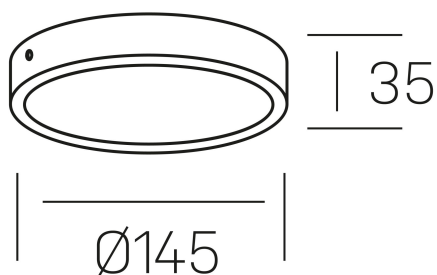

**disc slim**  
K51700.02.SR.BK-BK.OP.ST.8.30.PU

#### GENERAL DETAILS

INSTALLATION	Surface
FINISHES ALUMINIUM	Black-Black
OPTIC COVER	Opal
LIGHT DIRECTION	Fixed
INT/EXT IP DEGREE	IP 43
MATERIAL	Aluminum
IK DEGREE	IK03
UTILIZATION	Indoor
WARRANTY	3 years

#### GENERAL DIMENSIONS

DIMENSIONS	Ø 145 mm
HEIGHT	h 35 mm
DIMENSIONES DE EMBALAJE	155 × 155 × 45 mm
PESO NETO	0.16

\*Please might expect a max.15% figure reduction in finishes other than white