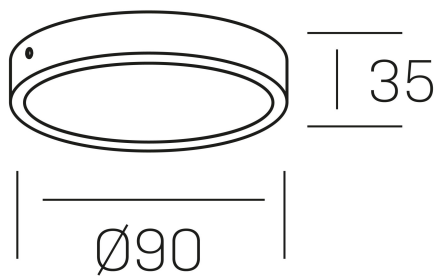

disc slim

K51700.01.SR.WH-WH.OP.ST.8.40.PU

GENERAL DETAILS

INSTALLATION	Surface
FINISHES ALUMINIUM	White-White
OPTIC COVER	Opal
LIGHT DIRECTION	Fixed
INT/EXT IP DEGREE	IP 43
MATERIAL	Aluminum
IK DEGREE	IK03
UTILIZATION	Indoor
WARRANTY	3 years

ELECTRICAL DETAILS

LAMP	LED
POWER	6 W
COLOUR TEMPERATURE	4000K
LUMINOUS FLUX	450 Lm
EFFICACY DIMMING	72 Lm/W
DIMABLE	Push
DRIVER	Remote
CLASS PROTECTION	II
COLOUR RENDERING INDEX	CRI >80
VOLTAGE	220-240 V
FRECUENCIA	50-60 Hz
CURRENT INTENSITY	160 mA
LIFE TIME	35.000 h

GENERAL DIMENSIONS

DIMENSIONS	Ø 90 mm
HEIGHT	h 35 mm
DIMENSIONES DE EMBALAJE	100 × 100 × 50 mm
PESO NETO	0.12

*Please might expect a max.15% figure reduction in finishes other than white