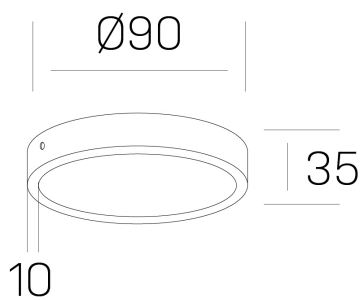

disc slim

K51700.01.SR.WH-WH.OP.ST.8.40.PU

GENERAL DETAILS

INSTALLATION	Surface
FINISHES ALUMINIUM	White-White
OPTIC COVER	Opal
LIGHT DIRECTION	Fixed
INT/EXT IP DEGREE	IP 43
MATERIAL	Aluminum
IK DEGREE	IK03
UTILIZATION	Indoor
WARRANTY	3 years

ELECTRICAL DETAILS

LAMP	LED
POWER	6 W
COLOUR TEMPERATURE	4000K
LUMINOUS FLUX	450 Lm
EFFICACY DIMMING	72 Lm/W
DIMABLE	Push
DRIVER	Remote
CLASS PROTECTION	II
COLOUR RENDERING INDEX	CRI >80
VOLTAGE	220-240 V
CURRENT INTENSITY	160 mA
LIFE TIME	50.000 h

GENERAL DIMENSIONS

DIMENSIONS	Ø 90 mm
HEIGHT	h 35 mm
DIMENSIONES DE EMBALAJE	N/A

*Please might expect a max.15% figure reduction in finishes other than white