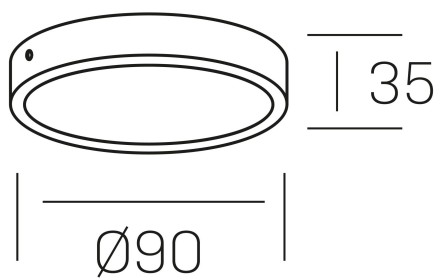

**disc slim**  
K51700.01.SR.WH-WH.OP.ST.8.40.PC

### GENERAL DETAILS

INSTALLATION	Surface
FINISHES ALUMINIUM	White-White
OPTIC COVER	Opal
LIGHT DIRECTION	Fixed
INT/EXT IP DEGREE	IP 43
MATERIAL	Aluminum
IK DEGREE	IK03
UTILIZATION	Indoor
WARRANTY	3 years

### ELECTRICAL DETAILS

LAMP	LED
POWER	6 W
COLOUR TEMPERATURE	4000K
LUMINOUS FLUX	450 Lm
EFFICACY DIMMING	72 Lm/W
DIMABLE	PHASE CUT
DRIVER	Remote
CLASS PROTECTION	II
COLOUR RENDERING INDEX	CRI >80
VOLTAGE	220-240 V
FRECUENCIA	50-60 Hz
CURRENT INTENSITY	160 mA
LIFE TIME	35.000 h

### GENERAL DIMENSIONS

DIMENSIONS	Ø 90 mm
HEIGHT	h 35 mm
DIMENSIONES DE EMBALAJE	100 × 100 × 50 mm
PESO NETO	0.12

\*Please might expect a max.15% figure reduction in finishes other than white