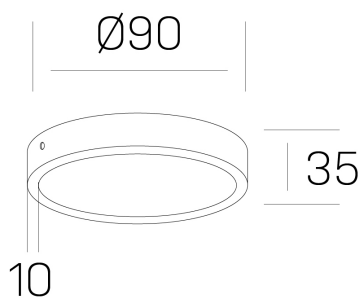

**disc slim**  
K51700.01.SR.WH-WH.OP.ST.8.40.PC

#### GENERAL DETAILS

INSTALLATION	Surface
FINISHES ALUMINIUM	White-White
OPTIC COVER	Opal
LIGHT DIRECTION	Fixed
INT/EXT IP DEGREE	IP 43
MATERIAL	Aluminum
IK DEGREE	IK03
UTILIZATION	Indoor
WARRANTY	3 years

#### ELECTRICAL DETAILS

LAMP	LED
POWER	6 W
COLOUR TEMPERATURE	4000K
LUMINOUS FLUX	450 Lm
EFFICACY DIMMING	72 Lm/W
DIMABLE	PHASE CUT
DRIVER	Remote
CLASS PROTECTION	II
COLOUR RENDERING INDEX	CRI >80
VOLTAGE	220-240 V
CURRENT INTENSITY	160 mA
LIFE TIME	50.000 h

#### GENERAL DIMENSIONS

DIMENSIONS	Ø 90 mm
HEIGHT	h 35 mm
DIMENSIONES DE EMBALAJE	N/A

\*Please might expect a max.15% figure reduction in finishes other than white