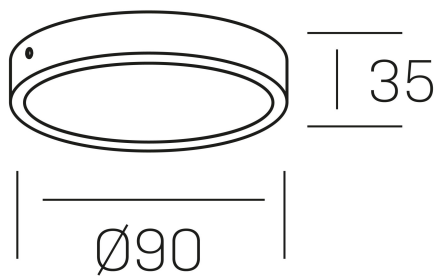

disc slim

K51700.01.SR.WH-WH.OP.ST.8.40.DA

GENERAL DETAILS

INSTALLATION	Surface
FINISHES ALUMINIUM	White-White
OPTIC COVER	Opal
LIGHT DIRECTION	Fixed
INT/EXT IP DEGREE	IP 43
MATERIAL	Aluminum
IK DEGREE	IK03
UTILIZATION	Indoor
WARRANTY	3 years

ELECTRICAL DETAILS

LAMP	LED
POWER	6 W
COLOUR TEMPERATURE	4000K
LUMINOUS FLUX	450 Lm
EFFICACY DIMMING	72 Lm/W
DIMABLE	DALI
DRIVER	Remote
CLASS PROTECTION	II
COLOUR RENDERING INDEX	CRI >80
VOLTAGE	220-240 V
FRECUENCIA	50-60 Hz
CURRENT INTENSITY	160 mA
LIFE TIME	35.000 h

GENERAL DIMENSIONS

DIMENSIONS	Ø 90 mm
HEIGHT	h 35 mm
DIMENSIONES DE EMBALAJE	100 × 100 × 50 mm
PESO NETO	0.12

*Please might expect a max.15% figure reduction in finishes other than white