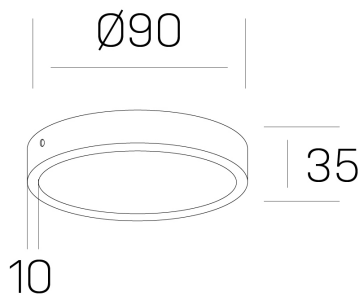

disc slim

K51700.01.SR.WH-WH.OP.ST.8.40.DA

GENERAL DETAILS

INSTALLATION	Surface
FINISHES ALUMINIUM	White-White
OPTIC COVER	Opal
LIGHT DIRECTION	Fixed
INT/EXT IP DEGREE	IP 43
MATERIAL	Aluminum
IK DEGREE	IK03
UTILIZATION	Indoor
WARRANTY	3 years

ELECTRICAL DETAILS

LAMP	LED
POWER	6 W
COLOUR TEMPERATURE	4000K
LUMINOUS FLUX	450 Lm
EFFICACY DIMMING	72 Lm/W
DIMABLE	DALI
DRIVER	Remote
CLASS PROTECTION	II
COLOUR RENDERING INDEX	CRI >80
VOLTAGE	220-240 V
CURRENT INTENSITY	160 mA
LIFE TIME	50.000 h

GENERAL DIMENSIONS

DIMENSIONS	Ø 90 mm
HEIGHT	h 35 mm
DIMENSIONES DE EMBALAJE	N/A

*Please might expect a max.15% figure reduction in finishes other than white