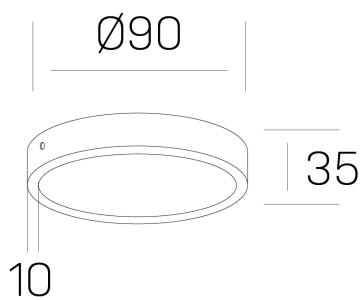

disc slim

K51700.01.SR.WH-WH.OP.ST.8.40.D1

GENERAL DETAILS

INSTALLATION	Surface
FINISHES ALUMINIUM	White-White
OPTIC COVER	Opal
LIGHT DIRECTION	Fixed
INT/EXT IP DEGREE	IP 43
MATERIAL	Aluminum
IK DEGREE	IK03
UTILIZATION	Indoor
WARRANTY	3 years

ELECTRICAL DETAILS

LAMP	LED
POWER	6 W
COLOUR TEMPERATURE	4000K
LUMINOUS FLUX	450 Lm
EFFICACY DIMMING	72 Lm/W
DIMABLE	1.10v
DRIVER	Remote
CLASS PROTECTION	II
COLOUR RENDERING INDEX	CRI >80
VOLTAGE	220-240 V
CURRENT INTENSITY	160 mA
LIFE TIME	50.000 h

GENERAL DIMENSIONS

DIMENSIONS	Ø 90 mm
HEIGHT	h 35 mm
DIMENSIONES DE EMBALAJE	N/A

*Please might expect a max.15% figure reduction in finishes other than white