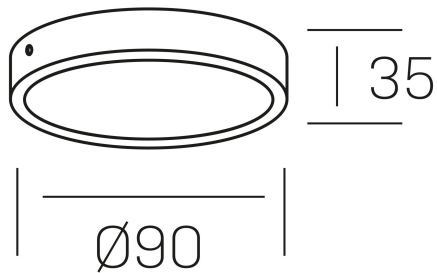

## disc slim

K51700.01.SR.WH-WH.OP.ST.8.40.D1

### GENERAL DETAILS

INSTALLATION	Surface
FINISHES ALUMINIUM	White-White
OPTIC COVER	Opal
LIGHT DIRECTION	Fixed
INT/EXT IP DEGREE	IP 43
MATERIAL	Aluminum
IK DEGREE	IK03
UTILIZATION	Indoor
WARRANTY	3 years

### ELECTRICAL DETAILS

LAMP	LED
POWER	6 W
COLOUR TEMPERATURE	4000K
LUMINOUS FLUX	450 Lm
EFFICACY DIMMING	72 Lm/W
DIMABLE	1.10v
DRIVER	Remote
CLASS PROTECTION	II
COLOUR RENDERING INDEX	CRI >80
VOLTAGE	220-240 V
FRECUENCIA	50-60 Hz
CURRENT INTENSITY	160 mA
LIFE TIME	35.000 h

### GENERAL DIMENSIONS

DIMENSIONS	Ø 90 mm
HEIGHT	h 35 mm
DIMENSIONES DE EMBALAJE	100 × 100 × 50 mm
PESO NETO	0.12

\*Please might expect a max.15% figure reduction in finishes other than white