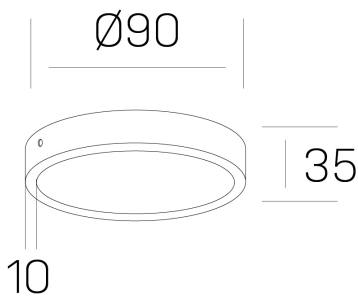

disc slim
K51700.01.SR.WH-WH.OP.ST.8.40

GENERAL DETAILS

INSTALLATION	Surface
FINISHES ALUMINIUM	White-White
OPTIC COVER	Opal
LIGHT DIRECTION	Fixed
INT/EXT IP DEGREE	IP 43
MATERIAL	Aluminum
IK DEGREE	IK03
UTILIZATION	Indoor
WARRANTY	3 years

ELECTRICAL DETAILS

LAMP	LED
POWER	6 W
COLOUR TEMPERATURE	4000K
LUMINOUS FLUX	450 Lm
EFFICACY DIMMING	72 Lm/W
DIMABLE	No Dim
DRIVER	Integrated
CLASS PROTECTION	II
COLOUR RENDERING INDEX	CRI >80
VOLTAGE	220-240 V
CURRENT INTENSITY	160 mA
LIFE TIME	50.000 h

GENERAL DIMENSIONS

DIMENSIONS	Ø 90 mm
HEIGHT	h 35 mm
DIMENSIONES DE EMBALAJE	N/A

*Please might expect a max.15% figure reduction in finishes other than white