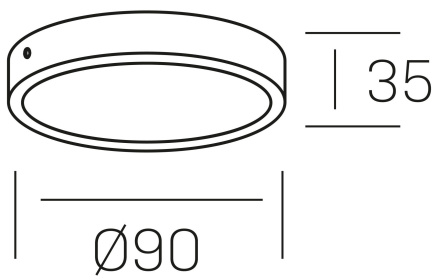

**disc slim**  
K51700.01.SR.WH-WH.OP.ST.8.40

#### GENERAL DETAILS

INSTALLATION	Surface
FINISHES ALUMINIUM	White-White
OPTIC COVER	Opal
LIGHT DIRECTION	Fixed
INT/EXT IP DEGREE	IP 43
MATERIAL	Aluminum
IK DEGREE	IK03
UTILIZATION	Indoor
WARRANTY	3 years

#### ELECTRICAL DETAILS

LAMP	LED
POWER	6 W
COLOUR TEMPERATURE	4000K
LUMINOUS FLUX	450 Lm
EFFICACY DIMMING	72 Lm/W
DIMABLE	No Dim
DRIVER	Integrated
CLASS PROTECTION	II
COLOUR RENDERING INDEX	CRI >80
VOLTAGE	220-240 V
FRECUENCIA	50-60 Hz
CURRENT INTENSITY	160 mA
LIFE TIME	35.000 h

#### GENERAL DIMENSIONS

DIMENSIONS	Ø 90 mm
HEIGHT	h 35 mm
DIMENSIONES DE EMBALAJE	100 × 100 × 50 mm
PESO NETO	0.12

\*Please might expect a max.15% figure reduction in finishes other than white