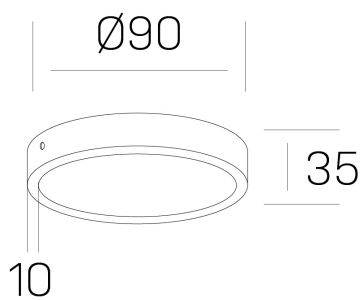

disc slim

K51700.01.SR.WH-WH.OP.ST.8.30.PU

GENERAL DETAILS

INSTALLATION	Surface
FINISHES ALUMINIUM	White-White
OPTIC COVER	Opal
LIGHT DIRECTION	Fixed
INT/EXT IP DEGREE	IP 43
MATERIAL	Aluminum
IK DEGREE	IK03
UTILIZATION	Indoor
WARRANTY	3 years

ELECTRICAL DETAILS

LAMP	LED
POWER	6 W
COLOUR TEMPERATURE	3000K
LUMINOUS FLUX	430 Lm
EFFICACY DIMMING	69 Lm/W
DIMABLE	Push
DRIVER	Remote
CLASS PROTECTION	II
COLOUR RENDERING INDEX	CRI >80
VOLTAGE	220-240 V
CURRENT INTENSITY	160 mA
LIFE TIME	50.000 h

GENERAL DIMENSIONS

DIMENSIONS	Ø 90 mm
HEIGHT	h 35 mm
DIMENSIONES DE EMBALAJE	N/A

*Please might expect a max.15% figure reduction in finishes other than white