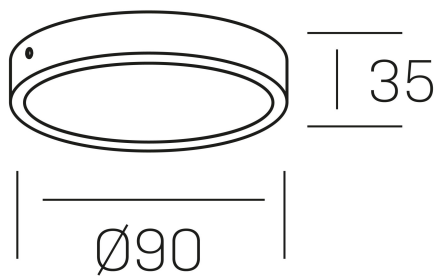

disc slim

K51700.01.SR.WH-WH.OP.ST.8.30.PU

GENERAL DETAILS

INSTALLATION	Surface
FINISHES ALUMINIUM	White-White
OPTIC COVER	Opal
LIGHT DIRECTION	Fixed
INT/EXT IP DEGREE	IP 43
MATERIAL	Aluminum
IK DEGREE	IK03
UTILIZATION	Indoor
WARRANTY	3 years

ELECTRICAL DETAILS

LAMP	LED
POWER	8 W
COLOUR TEMPERATURE	3000K
LUMINOUS FLUX	430 Lm
EFFICACY DIMMING	69 Lm/W
DIMABLE	Push
DRIVER	Remote
CLASS PROTECTION	II
COLOUR RENDERING INDEX	CRI >80
VOLTAGE	220-240 V
FRECUENCIA	50-60 Hz
CURRENT INTENSITY	300 mA
LIFE TIME	35.000 h

GENERAL DIMENSIONS

DIMENSIONS	Ø 90 mm
HEIGHT	h 35 mm
DIMENSIONES DE EMBALAJE	100 × 100 × 50 mm
PESO NETO	0.14

*Please might expect a max.15% figure reduction in finishes other than white