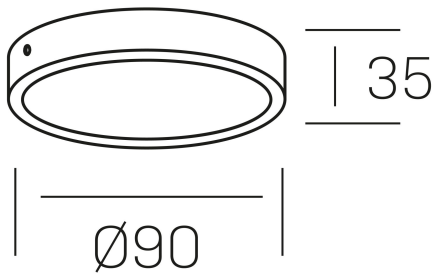

disc slim

K51700.01.SR.WH-WH.OP.ST.8.30.PC

GENERAL DETAILS

INSTALLATION	Surface
FINISHES ALUMINIUM	White-White
OPTIC COVER	Opal
LIGHT DIRECTION	Fixed
INT/EXT IP DEGREE	IP 43
MATERIAL	Aluminum
IK DEGREE	IK03
UTILIZATION	Indoor
WARRANTY	3 years

ELECTRICAL DETAILS

LAMP	LED
POWER	8 W
COLOUR TEMPERATURE	3000K
LUMINOUS FLUX	430 Lm
EFFICACY DIMMING	69 Lm/W
DIMABLE	PHASE CUT
DRIVER	Remote
CLASS PROTECTION	II
COLOUR RENDERING INDEX	CRI >80
VOLTAGE	220-240 V
FRECUENCIA	50-60 Hz
CURRENT INTENSITY	300 mA
LIFE TIME	35.000 h

GENERAL DIMENSIONS

DIMENSIONS	Ø 90 mm
HEIGHT	h 35 mm
DIMENSIONES DE EMBALAJE	100 × 100 × 50 mm
PESO NETO	0.14

*Please might expect a max.15% figure reduction in finishes other than white