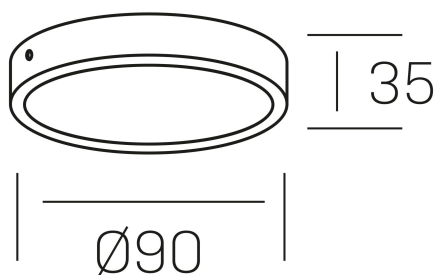

disc slim

K51700.01.SR.WH-WH.OP.ST.8.30.D1

GENERAL DETAILS

INSTALLATION	Surface
FINISHES ALUMINIUM	White-White
OPTIC COVER	Opal
LIGHT DIRECTION	Fixed
INT/EXT IP DEGREE	IP 43
MATERIAL	Aluminum
IK DEGREE	IK03
UTILIZATION	Indoor
WARRANTY	3 years

ELECTRICAL DETAILS

LAMP	LED
POWER	8 W
COLOUR TEMPERATURE	3000K
LUMINOUS FLUX	430 Lm
EFFICACY DIMMING	69 Lm/W
DIMABLE	1.10v
DRIVER	Remote
CLASS PROTECTION	II
COLOUR RENDERING INDEX	CRI >80
VOLTAGE	220-240 V
FRECUENCIA	50-60 Hz
CURRENT INTENSITY	300 mA
LIFE TIME	35.000 h

GENERAL DIMENSIONS

DIMENSIONS	Ø 90 mm
HEIGHT	h 35 mm
DIMENSIONES DE EMBALAJE	100 × 100 × 50 mm
PESO NETO	0.14

*Please might expect a max.15% figure reduction in finishes other than white