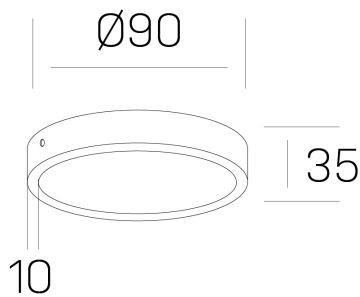

disc slim

K51700.01.SR.WH-WH.OP.ST.8.30.D1

GENERAL DETAILS

INSTALLATION	Surface
FINISHES ALUMINIUM	White-White
OPTIC COVER	Opal
LIGHT DIRECTION	Fixed
INT/EXT IP DEGREE	IP 43
MATERIAL	Aluminum
IK DEGREE	IK03
UTILIZATION	Indoor
WARRANTY	3 years

ELECTRICAL DETAILS

LAMP	LED
POWER	6 W
COLOUR TEMPERATURE	3000K
LUMINOUS FLUX	430 Lm
EFFICACY DIMMING	69 Lm/W
DIMABLE	1.10v
DRIVER	Remote
CLASS PROTECTION	II
COLOUR RENDERING INDEX	CRI >80
VOLTAGE	220-240 V
CURRENT INTENSITY	160 mA
LIFE TIME	50.000 h

GENERAL DIMENSIONS

DIMENSIONS	Ø 90 mm
HEIGHT	h 35 mm
DIMENSIONES DE EMBALAJE	N/A

*Please might expect a max.15% figure reduction in finishes other than white