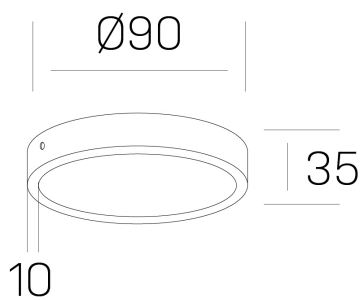

disc slim

K51700.01.SR.WH-WH.OP.ST.8.30.D1

GENERAL DETAILS

INSTALLATION	Surface
FINISHES ALUMINIUM	White-White
OPTIC COVER	Opal
LIGHT DIRECTION	Fixed
INT/EXT IP DEGREE	IP 43
MATERIAL	Aluminum
IK DEGREE	IK03
UTILIZATION	Indoor
WARRANTY	5 years

ELECTRICAL DETAILS

LAMP	LED
POWER	6 W
COLOUR TEMPERATURE	3000K
LUMINOUS FLUX	430 Lm
EFFICACY DIMMING	69 Lm/W
DIMABLE	1.10v
DRIVER	Remote
CLASS PROTECTION	II
COLOUR RENDERING INDEX	CRI >80
VOLTAGE	220-240 V
CURRENT INTENSITY	160 mA
LIFE TIME	50.000 h

GENERAL DIMENSIONS

DIMENSIONS	Ø 90 mm
HEIGHT	h 35 mm
DIMENSIONES DE EMBALAJE	N/A

*Please might expect a max.15% figure reduction in finishes other than white