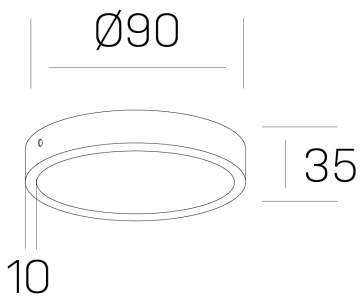

disc slim
K51700.01.SR.WH-WH.OP.ST.8.30

GENERAL DETAILS

INSTALLATION	Surface
FINISHES ALUMINIUM	White-White
OPTIC COVER	Opal
LIGHT DIRECTION	Fixed
INT/EXT IP DEGREE	IP 43
MATERIAL	Aluminum
IK DEGREE	IK03
UTILIZATION	Indoor
WARRANTY	3 years

ELECTRICAL DETAILS

LAMP	LED
POWER	6 W
COLOUR TEMPERATURE	4000K
LUMINOUS FLUX	430 Lm
EFFICACY DIMMING	72 Lm/W
DIMABLE	No Dim
DRIVER	Integrated
CLASS PROTECTION	II
COLOUR RENDERING INDEX	CRI >80
VOLTAGE	220-240 V
CURRENT INTENSITY	160 mA
LIFE TIME	35.000 h

GENERAL DIMENSIONS

DIMENSIONS	Ø 90 mm
HEIGHT	h 35 mm
DIMENSIONES DE EMBALAJE	N/A

*Please might expect a max.15% figure reduction in finishes other than white