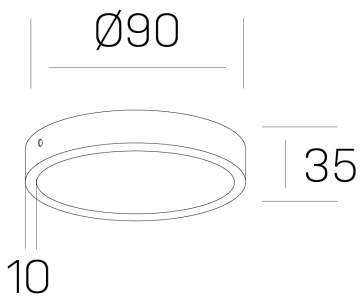

disc slim
K51700.01.SR.WH-WH.OP.ST.8.30

GENERAL DETAILS

INSTALLATION	Surface
FINISHES ALUMINIUM	White-White
OPTIC COVER	Opal
LIGHT DIRECTION	Fixed
INT/EXT IP DEGREE	IP 43
MATERIAL	Aluminum
IK DEGREE	IK03
UTILIZATION	Indoor
WARRANTY	3 years

ELECTRICAL DETAILS

LAMP	LED
POWER	6 W
COLOUR TEMPERATURE	4000K
LUMINOUS FLUX	430 Lm
EFFICACY DIMMING	72 Lm/W
DIMABLE	No Dim
DRIVER	Integrated
CLASS PROTECTION	II
COLOUR RENDERING INDEX	CRI >80
VOLTAGE	220-240 V
CURRENT INTENSITY	160 mA
LIFE TIME	50.000 h

GENERAL DIMENSIONS

DIMENSIONS	Ø 90 mm
HEIGHT	h 35 mm
DIMENSIONES DE EMBALAJE	N/A

*Please might expect a max.15% figure reduction in finishes other than white