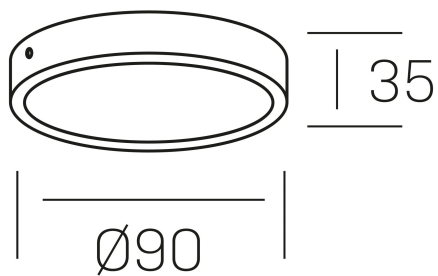

disc slim
K51700.01.SR.WH-WH.OP.ST.8.30

GENERAL DETAILS

INSTALLATION	Surface
FINISHES ALUMINIUM	White-White
OPTIC COVER	Opal
LIGHT DIRECTION	Fixed
INT/EXT IP DEGREE	IP 43
MATERIAL	Aluminum
IK DEGREE	IK03
UTILIZATION	Indoor
WARRANTY	3 years

ELECTRICAL DETAILS

LAMP	LED
POWER	6 W
COLOUR TEMPERATURE	4000K
LUMINOUS FLUX	430 Lm
EFFICACY DIMMING	69 Lm/W
DIMABLE	No Dim
DRIVER	Integrated
CLASS PROTECTION	II
COLOUR RENDERING INDEX	CRI >80
VOLTAGE	220-240 V
FRECUENCIA	50-60 Hz
CURRENT INTENSITY	160 mA
LIFE TIME	35.000 h

GENERAL DIMENSIONS

DIMENSIONS	Ø 90 mm
HEIGHT	h 35 mm
DIMENSIONES DE EMBALAJE	100 × 100 × 50 mm
PESO NETO	0.14

*Please might expect a max.15% figure reduction in finishes other than white