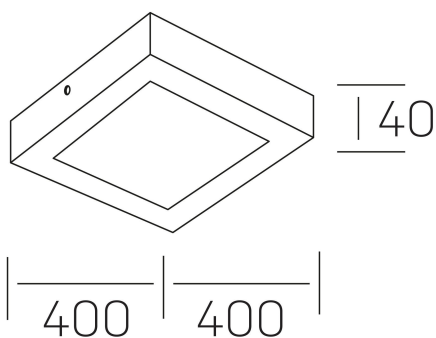

**disc slim sq**  
K51701.05.SR.BK-BK.OP.ST.8.40.D1

## GENERAL DETAILS

INSTALLATION	Surface
FINISHES ALUMINIUM	Black-Black
OPTIC COVER	Opal
LIGHT DIRECTION	Fixed
INT/EXT IP DEGREE	IP 43
MATERIAL	Aluminum
IK DEGREE	IK03
UTILIZATION	Indoor
WARRANTY	3 years

## ELECTRICAL DETAILS

LAMP	LED
POWER	36 W
COLOUR TEMPERATURE	4000K
LUMINOUS FLUX	3500 Lm
EFFICACY DIMMING	98 Lm/W
DIMABLE	1.10v
DRIVER	Integrated
CLASS PROTECTION	II
COLOUR RENDERING INDEX	CRI >80
VOLTAGE	220-240 V
FRECUENCIA	50-60 Hz
CURRENT INTENSITY	900 mA
LIFE TIME	35.000 h

## GENERAL DIMENSIONS

DIMENSIONS	400x400 mm
HEIGHT	h 40 mm
DIMENSIONES DE EMBALAJE	N/A

\*Please might expect a max.15% figure reduction in finishes other than white