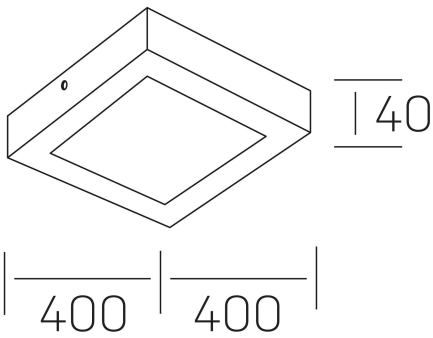

disc slim sq
K51701.05.SR.BK-BK.OP.ST.8.40.PU

GENERAL DETAILS

INSTALLATION	Surface
FINISHES ALUMINIUM	Black-Black
OPTIC COVER	Opal
LIGHT DIRECTION	Fixed
INT/EXT IP DEGREE	IP 43
MATERIAL	Aluminum
IK DEGREE	IK03
UTILIZATION	Indoor
WARRANTY	5 years

ELECTRICAL DETAILS

LAMP	LED
POWER	36 W
COLOUR TEMPERATURE	4000K
LUMINOUS FLUX	3500 Lm
EFFICACY DIMMING	98 Lm/W
DIMABLE	Push
DRIVER	Integrated
CLASS PROTECTION	II
COLOUR RENDERING INDEX	CRI >80
VOLTAGE	220-240 V
CURRENT INTENSITY	900 mA
LIFE TIME	50.000 h

GENERAL DIMENSIONS

DIMENSIONS	400×400 mm
HEIGHT	h 40 mm
DIMENSIONES DE EMBALAJE	N/A

*Please might expect a max.15% figure reduction in finishes other than white