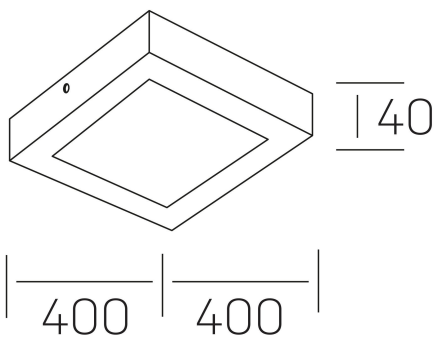

**disc slim sq**  
K51701.05.SR.BK-BK.OP.ST.8.40.PU

## GENERAL DETAILS

INSTALLATION	Surface
FINISHES ALUMINIUM	Black-Black
OPTIC COVER	Opal
LIGHT DIRECTION	Fixed
INT/EXT IP DEGREE	IP 43
MATERIAL	Aluminum
IK DEGREE	IK03
UTILIZATION	Indoor
WARRANTY	3 years

## ELECTRICAL DETAILS

LAMP	LED
POWER	36 W
COLOUR TEMPERATURE	4000K
LUMINOUS FLUX	3500 Lm
EFFICACY DIMMING	98 Lm/W
DIMABLE	Push
DRIVER	Integrated
CLASS PROTECTION	II
COLOUR RENDERING INDEX	CRI >80
VOLTAGE	220-240 V
FRECUENCIA	50-60 Hz
CURRENT INTENSITY	900 mA
LIFE TIME	50.000 h

## GENERAL DIMENSIONS

DIMENSIONS	400x400 mm
HEIGHT	h 40 mm
DIMENSIONES DE EMBALAJE	N/A

\*Please might expect a max.15% figure reduction in finishes other than white