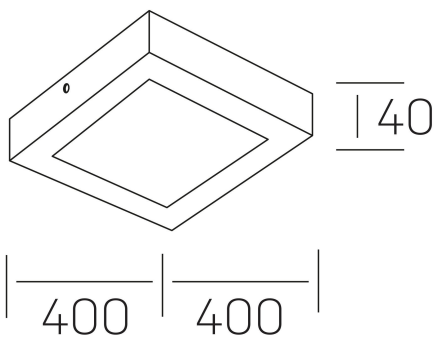

disc slim sq
K51701.05.SR.BK-BK.OP.ST.8.40.PU

GENERAL DETAILS

INSTALLATION	Surface
FINISHES ALUMINIUM	Black-Black
OPTIC COVER	Opal
LIGHT DIRECTION	Fixed
INT/EXT IP DEGREE	IP 43
MATERIAL	Aluminum
IK DEGREE	IK03
UTILIZATION	Indoor
WARRANTY	3 years

ELECTRICAL DETAILS

LAMP	LED
POWER	36 W
COLOUR TEMPERATURE	4000K
LUMINOUS FLUX	3500 Lm
EFFICACY DIMMING	98 Lm/W
DIMABLE	Push
DRIVER	Integrated
CLASS PROTECTION	II
COLOUR RENDERING INDEX	CRI >80
VOLTAGE	220-240 V
FRECUENCIA	50-60 Hz
CURRENT INTENSITY	900 mA
LIFE TIME	35.000 h

GENERAL DIMENSIONS

DIMENSIONS	400x400 mm
HEIGHT	h 40 mm
DIMENSIONES DE EMBALAJE	N/A

*Please might expect a max.15% figure reduction in finishes other than white