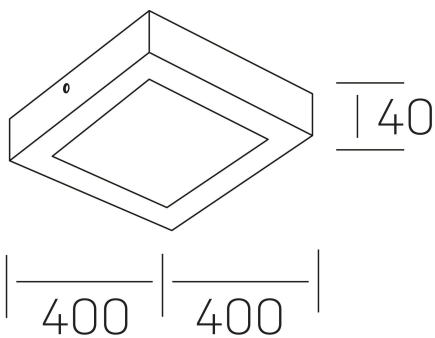

**disc slim sq**  
K51701.05.SR.BK-BK.OP.ST.8.30.D1

## GENERAL DETAILS

INSTALLATION	Surface
FINISHES ALUMINIUM	Black-Black
OPTIC COVER	Opal
LIGHT DIRECTION	Fixed
INT/EXT IP DEGREE	IP 43
MATERIAL	Aluminum
IK DEGREE	IK03
UTILIZATION	Indoor
WARRANTY	3 years

## ELECTRICAL DETAILS

LAMP	LED
POWER	36 W
COLOUR TEMPERATURE	3000K
LUMINOUS FLUX	3450 Lm
EFFICACY DIMMING	97 Lm/W
DIMABLE	1.10v
DRIVER	Integrated
CLASS PROTECTION	II
COLOUR RENDERING INDEX	CRI >80
VOLTAGE	220-240 V
FRECUENCIA	50-60 Hz
CURRENT INTENSITY	900 mA
LIFE TIME	50.000 h

## GENERAL DIMENSIONS

DIMENSIONS	400x400 mm
HEIGHT	h 40 mm
DIMENSIONES DE EMBALAJE	N/A

\*Please might expect a max.15% figure reduction in finishes other than white