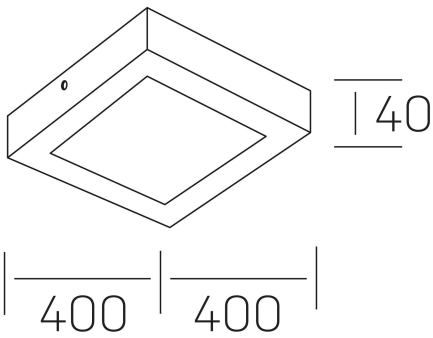

**disc slim sq**  
K51701.05.SR.BK-BK.OP.ST.8.30.PU

#### GENERAL DETAILS

INSTALLATION	Surface
FINISHES ALUMINIUM	Black-Black
OPTIC COVER	Opal
LIGHT DIRECTION	Fixed
INT/EXT IP DEGREE	IP 43
MATERIAL	Aluminum
IK DEGREE	IK03
UTILIZATION	Indoor
WARRANTY	3 years

#### ELECTRICAL DETAILS

LAMP	LED
POWER	36 W
COLOUR TEMPERATURE	3000K
LUMINOUS FLUX	3450 Lm
EFFICACY DIMMING	97 Lm/W
DIMABLE	Push
DRIVER	Integrated
CLASS PROTECTION	II
COLOUR RENDERING INDEX	CRI >80
VOLTAGE	220-240 V
FRECUENCIA	50-60 Hz
CURRENT INTENSITY	900 mA
LIFE TIME	50.000 h

#### GENERAL DIMENSIONS

DIMENSIONS	400x400 mm
HEIGHT	h 40 mm
DIMENSIONES DE EMBALAJE	N/A

\*Please might expect a max.15% figure reduction in finishes other than white