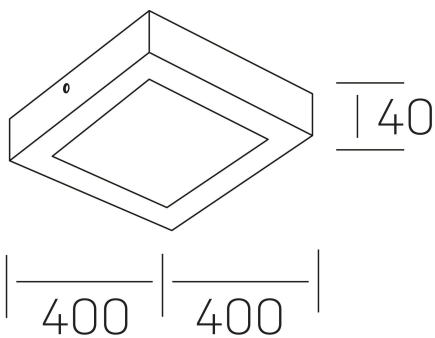

**disc slim sq**  
K51701.05.SR.BK-BK.OP.ST.8.30

## GENERAL DETAILS

INSTALLATION	Surface
FINISHES ALUMINIUM	Black-Black
OPTIC COVER	Opal
LIGHT DIRECTION	Fixed
INT/EXT IP DEGREE	IP 43
MATERIAL	Aluminum
IK DEGREE	IK03
UTILIZATION	Indoor
WARRANTY	3 years

## ELECTRICAL DETAILS

LAMP	LED
POWER	36 W
COLOUR TEMPERATURE	3000K
LUMINOUS FLUX	3450 Lm
EFFICACY DIMMING	97 Lm/W
DIMABLE	No Dim
DRIVER	Integrated
CLASS PROTECTION	II
COLOUR RENDERING INDEX	CRI >80
VOLTAGE	220-240 V
FRECUENCIA	50-60 Hz
CURRENT INTENSITY	900 mA
LIFE TIME	50.000 h

## GENERAL DIMENSIONS

DIMENSIONS	400x400 mm
HEIGHT	h 40 mm
DIMENSIONES DE EMBALAJE	N/A

\*Please might expect a max.15% figure reduction in finishes other than white