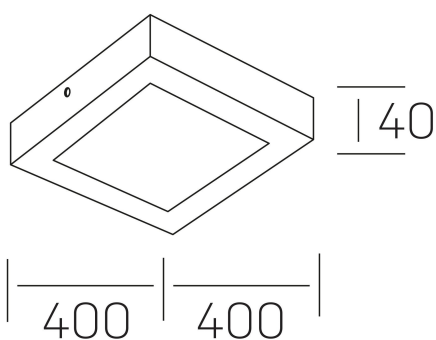

disc slim sq
K51701.05.SR.WH-WH.OP.ST.8.40.DA

GENERAL DETAILS

INSTALLATION	Surface
FINISHES ALUMINIUM	White-White
OPTIC COVER	Opal
LIGHT DIRECTION	Fixed
INT/EXT IP DEGREE	IP 43
MATERIAL	Aluminum
IK DEGREE	IK03
UTILIZATION	Indoor
WARRANTY	5 years

ELECTRICAL DETAILS

LAMP	LED
POWER	36 W
COLOUR TEMPERATURE	4000K
LUMINOUS FLUX	3500 Lm
EFFICACY DIMMING	98 Lm/W
DIMABLE	DALI
DRIVER	Integrated
CLASS PROTECTION	II
COLOUR RENDERING INDEX	CRI >80
VOLTAGE	220-240 V
CURRENT INTENSITY	900 mA
LIFE TIME	50.000 h

GENERAL DIMENSIONS

DIMENSIONS	400×400 mm
HEIGHT	h 40 mm
DIMENSIONES DE EMBALAJE	N/A

*Please might expect a max.15% figure reduction in finishes other than white