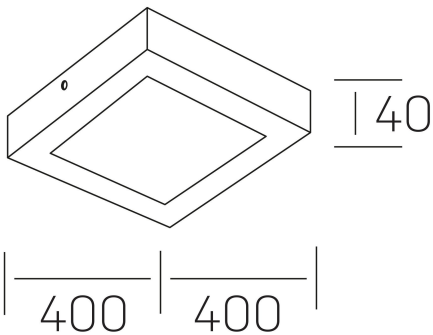

disc slim sq
K51701.05.SR.WH-WH.OP.ST.8.40

GENERAL DETAILS

INSTALLATION	Surface
FINISHES ALUMINIUM	White-White
OPTIC COVER	Opal
LIGHT DIRECTION	Fixed
INT/EXT IP DEGREE	IP 43
MATERIAL	Aluminum
IK DEGREE	IK03
UTILIZATION	Indoor
WARRANTY	3 years

ELECTRICAL DETAILS

LAMP	LED
POWER	36 W
COLOUR TEMPERATURE	4000K
LUMINOUS FLUX	3500 Lm
EFFICACY DIMMING	98 Lm/W
DIMABLE	No Dim
DRIVER	Integrated
CLASS PROTECTION	II
COLOUR RENDERING INDEX	CRI >80
VOLTAGE	220-240 V
FRECUENCIA	50-60 Hz
CURRENT INTENSITY	900 mA
LIFE TIME	35.000 h

GENERAL DIMENSIONS

DIMENSIONS	400x400 mm
HEIGHT	h 40 mm
DIMENSIONES DE EMBALAJE	N/A

*Please might expect a max.15% figure reduction in finishes other than white