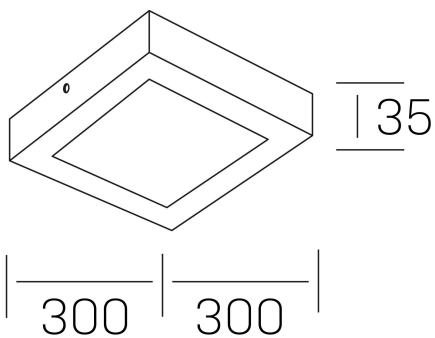

**disc slim sq**  
K51701.04.SR.BK-BK.OP.ST.8.40.PU

#### GENERAL DETAILS

INSTALLATION	Surface
FINISHES ALUMINIUM	Black-Black
OPTIC COVER	Opal
LIGHT DIRECTION	Fixed
INT/EXT IP DEGREE	IP 43
MATERIAL	Aluminum
IK DEGREE	IK03
UTILIZATION	Indoor
WARRANTY	3 years

#### GENERAL DIMENSIONS

DIMENSIONS	300×300 mm
HEIGHT	h 40 mm
DIMENSIONES DE EMBALAJE	310 × 350 × 45 mm
PESO NETO	82

\*Please might expect a max.15% figure reduction in finishes other than white