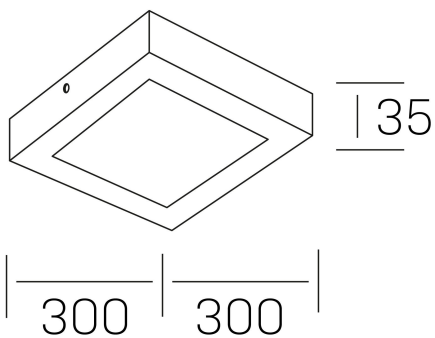

disc slim sq
K51701.04.SR.BK-BK.OP.ST.8.40.PU

GENERAL DETAILS

INSTALLATION	Surface
FINISHES ALUMINIUM	Black-Black
OPTIC COVER	Opal
LIGHT DIRECTION	Fixed
INT/EXT IP DEGREE	IP 43
MATERIAL	Aluminum
IK DEGREE	IK03
UTILIZATION	Indoor
WARRANTY	3 years

ELECTRICAL DETAILS

LAMP	LED
POWER	24 W
COLOUR TEMPERATURE	4000K
LUMINOUS FLUX	2400 Lm
EFFICACY DIMMING	100 Lm/W
DIMABLE	Push
DRIVER	Integrated
CLASS PROTECTION	II
COLOUR RENDERING INDEX	CRI >80
VOLTAGE	220-240 V
FRECUENCIA	50-60 Hz
CURRENT INTENSITY	600 mA
LIFE TIME	35.000 h

GENERAL DIMENSIONS

DIMENSIONS	300×300 mm
HEIGHT	h 40 mm
DIMENSIONES DE EMBALAJE	310 × 350 × 45 mm
PESO NETO	82

*Please might expect a max.15% figure reduction in finishes other than white