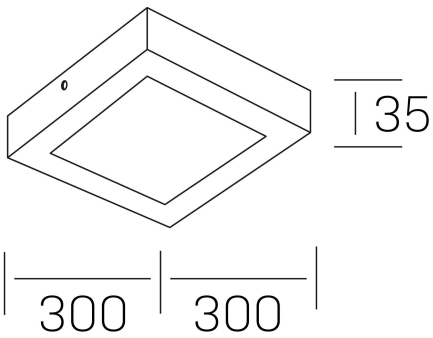

**disc slim sq**  
K51701.04.SR.BK-BK.OP.ST.8.40.PU

#### GENERAL DETAILS

INSTALLATION	Surface
FINISHES ALUMINIUM	Black-Black
OPTIC COVER	Opal
LIGHT DIRECTION	Fixed
INT/EXT IP DEGREE	IP 43
MATERIAL	Aluminum
IK DEGREE	IK03
UTILIZATION	Indoor
WARRANTY	5 years

#### ELECTRICAL DETAILS

LAMP	LED
POWER	24 W
COLOUR TEMPERATURE	4000K
LUMINOUS FLUX	2400 Lm
EFFICACY DIMMING	100 Lm/W
DIMABLE	Push
DRIVER	Integrated
CLASS PROTECTION	II
COLOUR RENDERING INDEX	CRI >80
VOLTAGE	220-240 V
CURRENT INTENSITY	600 mA
LIFE TIME	50.000 h

#### GENERAL DIMENSIONS

DIMENSIONS	300×300 mm
HEIGHT	h 40 mm
DIMENSIONES DE EMBALAJE	310 × 350 × 45 mm
PESO NETO	82

\*Please might expect a max.15% figure reduction in finishes other than white