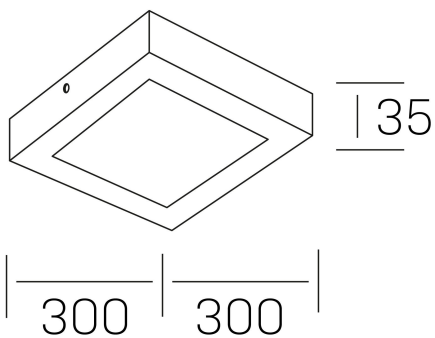

disc slim sq
K51701.04.SR.BK-BK.OP.ST.8.40.PC

GENERAL DETAILS

INSTALLATION	Surface
FINISHES ALUMINIUM	Black-Black
OPTIC COVER	Opal
LIGHT DIRECTION	Fixed
INT/EXT IP DEGREE	IP 43
MATERIAL	Aluminum
IK DEGREE	IK03
UTILIZATION	Indoor
WARRANTY	3 years

ELECTRICAL DETAILS

LAMP	LED
POWER	24 W
COLOUR TEMPERATURE	4000K
LUMINOUS FLUX	2400 Lm
EFFICACY DIMMING	100 Lm/W
DIMABLE	PHASE CUT
DRIVER	Remote
CLASS PROTECTION	II
COLOUR RENDERING INDEX	CRI >80
VOLTAGE	220-240 V
FRECUENCIA	50-60 Hz
CURRENT INTENSITY	600 mA
LIFE TIME	50.000 h

GENERAL DIMENSIONS

DIMENSIONS	300×300 mm
HEIGHT	h 40 mm
DIMENSIONES DE EMBALAJE	310 × 350 × 45 mm
PESO NETO	82

*Please might expect a max.15% figure reduction in finishes other than white