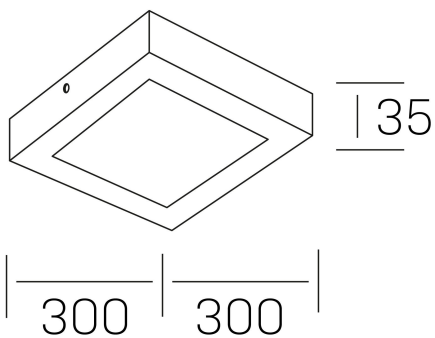

disc slim sq
K51701.04.SR.BK-BK.OP.ST.8.40.PC

GENERAL DETAILS

INSTALLATION	Surface
FINISHES ALUMINIUM	Black-Black
OPTIC COVER	Opal
LIGHT DIRECTION	Fixed
INT/EXT IP DEGREE	IP 43
MATERIAL	Aluminum
IK DEGREE	IK03
UTILIZATION	Indoor
WARRANTY	3 years

ELECTRICAL DETAILS

LAMP	LED
POWER	24 W
COLOUR TEMPERATURE	4000K
LUMINOUS FLUX	2400 Lm
EFFICACY DIMMING	100 Lm/W
DIMABLE	PHASE CUT
DRIVER	Remote
CLASS PROTECTION	II
COLOUR RENDERING INDEX	CRI >80
VOLTAGE	220-240 V
FRECUENCIA	50-60 Hz
CURRENT INTENSITY	600 mA
LIFE TIME	35.000 h

GENERAL DIMENSIONS

DIMENSIONS	300×300 mm
HEIGHT	h 40 mm
DIMENSIONES DE EMBALAJE	310 × 350 × 45 mm
PESO NETO	82

*Please might expect a max.15% figure reduction in finishes other than white