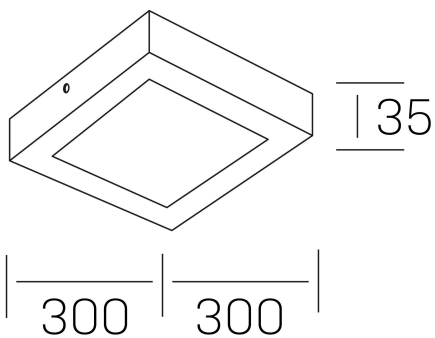

disc slim sq
K51701.04.SR.BK-BK.OP.ST.8.40.DA

GENERAL DETAILS

| | |
|--------------------|-------------|
| INSTALLATION | Surface |
| FINISHES ALUMINIUM | Black-Black |
| OPTIC COVER | Opal |
| LIGHT DIRECTION | Fixed |
| INT/EXT IP DEGREE | IP 43 |
| MATERIAL | Aluminum |
| IK DEGREE | IK03 |
| UTILIZATION | Indoor |
| WARRANTY | 3 years |

GENERAL DIMENSIONS

| | |
|-------------------------|-------------------|
| DIMENSIONS | 300×300 mm |
| HEIGHT | h 40 mm |
| DIMENSIONES DE EMBALAJE | 310 × 350 × 45 mm |
| PESO NETO | 82 |

*Please might expect a max.15% figure reduction in finishes other than white