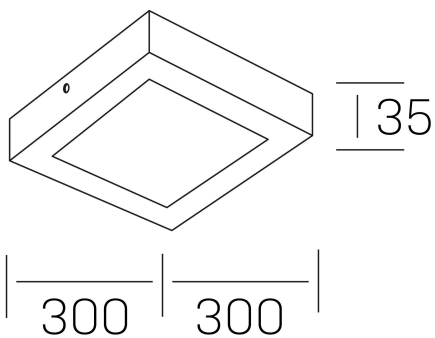

disc slim sq
K51701.04.SR.BK-BK.OP.ST.8.40.D1

GENERAL DETAILS

INSTALLATION	Surface
FINISHES ALUMINIUM	Black-Black
OPTIC COVER	Opal
LIGHT DIRECTION	Fixed
INT/EXT IP DEGREE	IP 43
MATERIAL	Aluminum
IK DEGREE	IK03
UTILIZATION	Indoor
WARRANTY	3 years

ELECTRICAL DETAILS

LAMP	LED
POWER	24 W
COLOUR TEMPERATURE	4000K
LUMINOUS FLUX	2400 Lm
EFFICACY DIMMING	100 Lm/W
DIMABLE	1.10v
DRIVER	Integrated
CLASS PROTECTION	II
COLOUR RENDERING INDEX	CRI >80
VOLTAGE	220-240 V
FRECUENCIA	50-60 Hz
CURRENT INTENSITY	600 mA
LIFE TIME	35.000 h

GENERAL DIMENSIONS

DIMENSIONS	300×300 mm
HEIGHT	h 40 mm
DIMENSIONES DE EMBALAJE	310 × 350 × 45 mm
PESO NETO	82

*Please might expect a max.15% figure reduction in finishes other than white