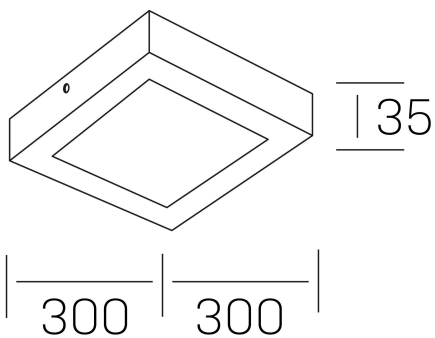

**disc slim sq**  
K51701.04.SR.BK-BK.OP.ST.8.40.D1

## GENERAL DETAILS

INSTALLATION	Surface
FINISHES ALUMINIUM	Black-Black
OPTIC COVER	Opal
LIGHT DIRECTION	Fixed
INT/EXT IP DEGREE	IP 43
MATERIAL	Aluminum
IK DEGREE	IK03
UTILIZATION	Indoor
WARRANTY	3 years

## GENERAL DIMENSIONS

DIMENSIONS	300×300 mm
HEIGHT	h 40 mm
DIMENSIONES DE EMBALAJE	310 × 350 × 45 mm
PESO NETO	82

\*Please might expect a max.15% figure reduction in finishes other than white