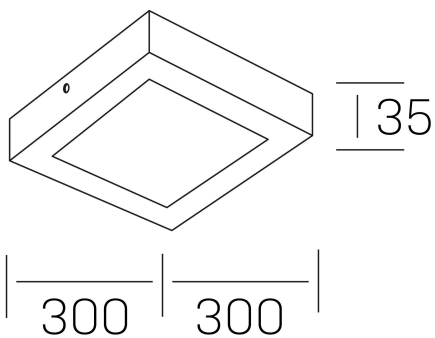

**disc slim sq**  
K51701.04.SR.BK-BK.OP.ST.8.30.PU

#### GENERAL DETAILS

INSTALLATION	Surface
FINISHES ALUMINIUM	Black-Black
OPTIC COVER	Opal
LIGHT DIRECTION	Fixed
INT/EXT IP DEGREE	IP 43
MATERIAL	Aluminum
IK DEGREE	IK03
UTILIZATION	Indoor
WARRANTY	3 years

#### GENERAL DIMENSIONS

DIMENSIONS	300×300 mm
HEIGHT	h 40 mm
DIMENSIONES DE EMBALAJE	310 × 350 × 45 mm
PESO NETO	82

\*Please might expect a max.15% figure reduction in finishes other than white