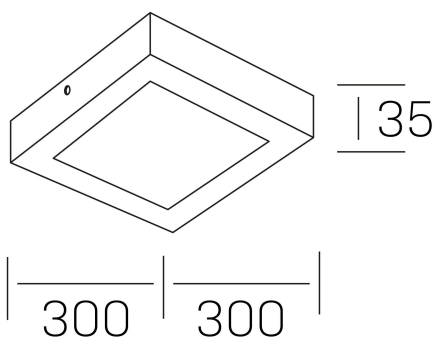

disc slim sq
K51701.04.SR.BK-BK.OP.ST.8.30.PU

GENERAL DETAILS

INSTALLATION	Surface
FINISHES ALUMINIUM	Black-Black
OPTIC COVER	Opal
LIGHT DIRECTION	Fixed
INT/EXT IP DEGREE	IP 43
MATERIAL	Aluminum
IK DEGREE	IK03
UTILIZATION	Indoor
WARRANTY	3 years

ELECTRICAL DETAILS

LAMP	LED
POWER	24 W
COLOUR TEMPERATURE	3000K
LUMINOUS FLUX	2350 Lm
EFFICACY DIMMING	99 Lm/W
DIMABLE	Push
DRIVER	Integrated
CLASS PROTECTION	II
COLOUR RENDERING INDEX	CRI >80
VOLTAGE	220-240 V
FRECUENCIA	50-60 Hz
CURRENT INTENSITY	600 mA
LIFE TIME	50.000 h

GENERAL DIMENSIONS

DIMENSIONS	300×300 mm
HEIGHT	h 40 mm
DIMENSIONES DE EMBALAJE	310 × 350 × 45 mm
PESO NETO	82

*Please might expect a max.15% figure reduction in finishes other than white