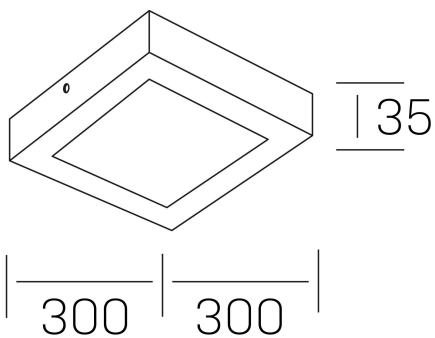

disc slim sq
K51701.04.SR.BK-BK.OP.ST.8.30.PC

GENERAL DETAILS

INSTALLATION	Surface
FINISHES ALUMINIUM	Black-Black
OPTIC COVER	Opal
LIGHT DIRECTION	Fixed
INT/EXT IP DEGREE	IP 43
MATERIAL	Aluminum
IK DEGREE	IK03
UTILIZATION	Indoor
WARRANTY	3 years

ELECTRICAL DETAILS

LAMP	LED
POWER	24 W
COLOUR TEMPERATURE	3000K
LUMINOUS FLUX	2350 Lm
EFFICACY DIMMING	99 Lm/W
DIMABLE	PHASE CUT
DRIVER	Remote
CLASS PROTECTION	II
COLOUR RENDERING INDEX	CRI >80
VOLTAGE	220-240 V
FRECUENCIA	50-60 Hz
CURRENT INTENSITY	600 mA
LIFE TIME	35.000 h

GENERAL DIMENSIONS

DIMENSIONS	300×300 mm
HEIGHT	h 40 mm
DIMENSIONES DE EMBALAJE	310 × 350 × 45 mm
PESO NETO	82

*Please might expect a max.15% figure reduction in finishes other than white