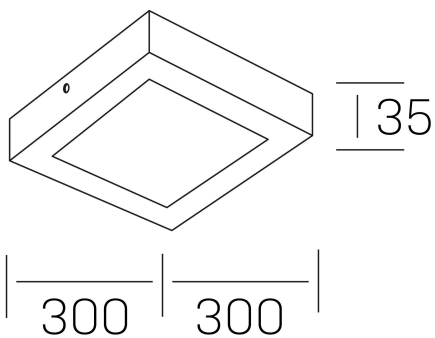

**disc slim sq**  
K51701.04.SR.BK-BK.OP.ST.8.30.PC

## GENERAL DETAILS

INSTALLATION	Surface
FINISHES ALUMINIUM	Black-Black
OPTIC COVER	Opal
LIGHT DIRECTION	Fixed
INT/EXT IP DEGREE	IP 43
MATERIAL	Aluminum
IK DEGREE	IK03
UTILIZATION	Indoor
WARRANTY	3 years

## GENERAL DIMENSIONS

DIMENSIONS	300×300 mm
HEIGHT	h 40 mm
DIMENSIONES DE EMBALAJE	310 × 350 × 45 mm
PESO NETO	82

\*Please might expect a max.15% figure reduction in finishes other than white