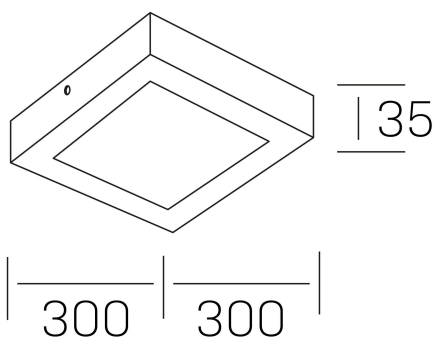

**disc slim sq**  
K51701.04.SR.BK-BK.OP.ST.8.30.DA

## GENERAL DETAILS

INSTALLATION	Surface
FINISHES ALUMINIUM	Black-Black
OPTIC COVER	Opal
LIGHT DIRECTION	Fixed
INT/EXT IP DEGREE	IP 43
MATERIAL	Aluminum
IK DEGREE	IK03
UTILIZATION	Indoor
WARRANTY	3 years

## GENERAL DIMENSIONS

DIMENSIONS	300×300 mm
HEIGHT	h 40 mm
DIMENSIONES DE EMBALAJE	310 × 350 × 45 mm
PESO NETO	82

\*Please might expect a max.15% figure reduction in finishes other than white