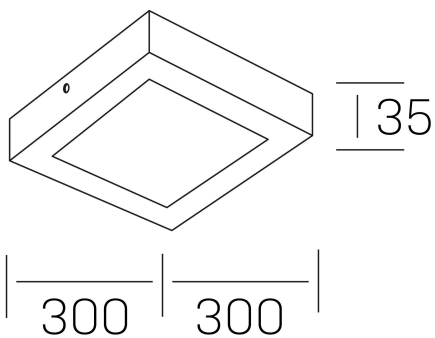

disc slim sq
K51701.04.SR.BK-BK.OP.ST.8.30.D1

GENERAL DETAILS

INSTALLATION	Surface
FINISHES ALUMINIUM	Black-Black
OPTIC COVER	Opal
LIGHT DIRECTION	Fixed
INT/EXT IP DEGREE	IP 43
MATERIAL	Aluminum
IK DEGREE	IK03
UTILIZATION	Indoor
WARRANTY	3 years

ELECTRICAL DETAILS

LAMP	LED
POWER	24 W
COLOUR TEMPERATURE	3000K
LUMINOUS FLUX	2350 Lm
EFFICACY DIMMING	99 Lm/W
DIMABLE	1.10v
DRIVER	Integrated
CLASS PROTECTION	II
COLOUR RENDERING INDEX	CRI >80
VOLTAGE	220-240 V
FRECUENCIA	50-60 Hz
CURRENT INTENSITY	600 mA
LIFE TIME	50.000 h

GENERAL DIMENSIONS

DIMENSIONS	300×300 mm
HEIGHT	h 40 mm
DIMENSIONES DE EMBALAJE	310 × 350 × 45 mm
PESO NETO	82

*Please might expect a max.15% figure reduction in finishes other than white