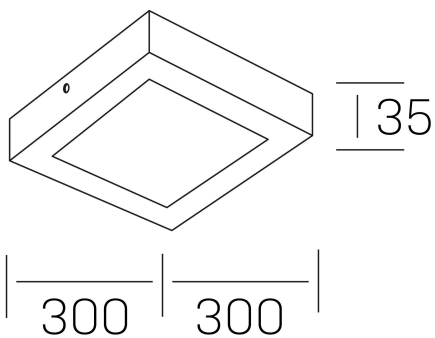

disc slim sq
K51701.04.SR.BK-BK.OP.ST.8.30.D1

GENERAL DETAILS

INSTALLATION	Surface
FINISHES ALUMINIUM	Black-Black
OPTIC COVER	Opal
LIGHT DIRECTION	Fixed
INT/EXT IP DEGREE	IP 43
MATERIAL	Aluminum
IK DEGREE	IK03
UTILIZATION	Indoor
WARRANTY	3 years

ELECTRICAL DETAILS

LAMP	LED
POWER	24 W
COLOUR TEMPERATURE	3000K
LUMINOUS FLUX	2350 Lm
EFFICACY DIMMING	99 Lm/W
DIMABLE	1.10v
DRIVER	Integrated
CLASS PROTECTION	II
COLOUR RENDERING INDEX	CRI >80
VOLTAGE	220-240 V
FRECUENCIA	50-60 Hz
CURRENT INTENSITY	600 mA
LIFE TIME	35.000 h

GENERAL DIMENSIONS

DIMENSIONS	300×300 mm
HEIGHT	h 40 mm
DIMENSIONES DE EMBALAJE	310 × 350 × 45 mm
PESO NETO	82

*Please might expect a max.15% figure reduction in finishes other than white