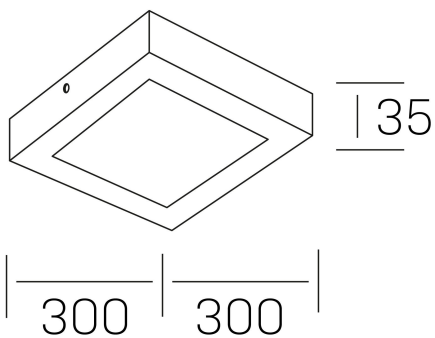

**disc slim sq**  
K51701.04.SR.WH-WH.OP.ST.8.40.PC

## GENERAL DETAILS

INSTALLATION	Surface
FINISHES ALUMINIUM	White-White
OPTIC COVER	Opal
LIGHT DIRECTION	Fixed
INT/EXT IP DEGREE	IP 43
MATERIAL	Aluminum
IK DEGREE	IK03
UTILIZATION	Indoor
WARRANTY	3 years

## GENERAL DIMENSIONS

DIMENSIONS	300×300 mm
HEIGHT	h 40 mm
DIMENSIONES DE EMBALAJE	310 × 350 × 45 mm
PESO NETO	82

\*Please might expect a max.15% figure reduction in finishes other than white