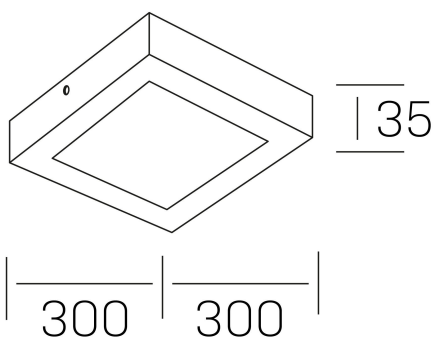

disc slim sq
K51701.04.SR.WH-WH.OP.ST.8.40.PC

GENERAL DETAILS

INSTALLATION	Surface
FINISHES ALUMINIUM	White-White
OPTIC COVER	Opal
LIGHT DIRECTION	Fixed
INT/EXT IP DEGREE	IP 43
MATERIAL	Aluminum
IK DEGREE	IK03
UTILIZATION	Indoor
WARRANTY	5 years

ELECTRICAL DETAILS

LAMP	LED
POWER	24 W
COLOUR TEMPERATURE	4000K
LUMINOUS FLUX	2400 Lm
EFFICACY DIMMING	100 Lm/W
DIMABLE	PHASE CUT
DRIVER	Remote
CLASS PROTECTION	II
COLOUR RENDERING INDEX	CRI >80
VOLTAGE	220-240 V
CURRENT INTENSITY	600 mA
LIFE TIME	50.000 h

GENERAL DIMENSIONS

DIMENSIONS	300×300 mm
HEIGHT	h 40 mm
DIMENSIONES DE EMBALAJE	310 × 350 × 45 mm
PESO NETO	82

*Please might expect a max.15% figure reduction in finishes other than white