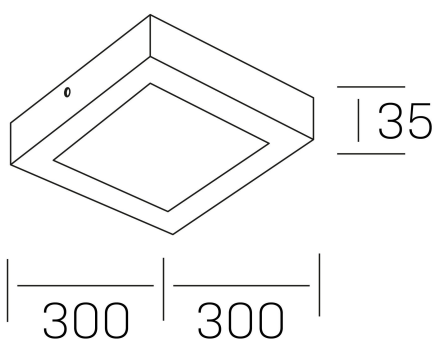

disc slim sq
K51701.04.SR.WH-WH.OP.ST.8.40.PC

GENERAL DETAILS

| | |
|--------------------|-------------|
| INSTALLATION | Surface |
| FINISHES ALUMINIUM | White-White |
| OPTIC COVER | Opal |
| LIGHT DIRECTION | Fixed |
| INT/EXT IP DEGREE | IP 43 |
| MATERIAL | Aluminum |
| IK DEGREE | IK03 |
| UTILIZATION | Indoor |
| WARRANTY | 3 years |

ELECTRICAL DETAILS

| | |
|------------------------|-----------|
| LAMP | LED |
| POWER | 24 W |
| COLOUR TEMPERATURE | 4000K |
| LUMINOUS FLUX | 2400 Lm |
| EFFICACY DIMMING | 100 Lm/W |
| DIMABLE | PHASE CUT |
| DRIVER | Remote |
| CLASS PROTECTION | II |
| COLOUR RENDERING INDEX | CRI >80 |
| VOLTAGE | 220-240 V |
| FRECUENCIA | 50-60 Hz |
| CURRENT INTENSITY | 600 mA |
| LIFE TIME | 50.000 h |

GENERAL DIMENSIONS

| | |
|-------------------------|-------------------|
| DIMENSIONS | 300×300 mm |
| HEIGHT | h 40 mm |
| DIMENSIONES DE EMBALAJE | 310 × 350 × 45 mm |
| PESO NETO | 82 |

*Please might expect a max.15% figure reduction in finishes other than white