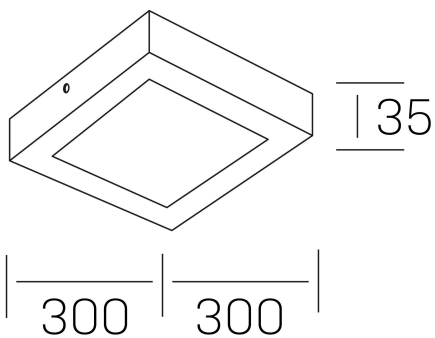

disc slim sq
K51701.04.SR.WH-WH.OP.ST.8.40.DA

GENERAL DETAILS

INSTALLATION	Surface
FINISHES ALUMINIUM	White-White
OPTIC COVER	Opal
LIGHT DIRECTION	Fixed
INT/EXT IP DEGREE	IP 43
MATERIAL	Aluminum
IK DEGREE	IK03
UTILIZATION	Indoor
WARRANTY	5 years

ELECTRICAL DETAILS

LAMP	LED
POWER	24 W
COLOUR TEMPERATURE	4000K
LUMINOUS FLUX	2400 Lm
EFFICACY DIMMING	100 Lm/W
DIMABLE	DALI
DRIVER	Integrated
CLASS PROTECTION	II
COLOUR RENDERING INDEX	CRI >80
VOLTAGE	220-240 V
CURRENT INTENSITY	600 mA
LIFE TIME	50.000 h

GENERAL DIMENSIONS

DIMENSIONS	300×300 mm
HEIGHT	h 40 mm
DIMENSIONES DE EMBALAJE	310 × 350 × 45 mm
PESO NETO	82

*Please might expect a max.15% figure reduction in finishes other than white