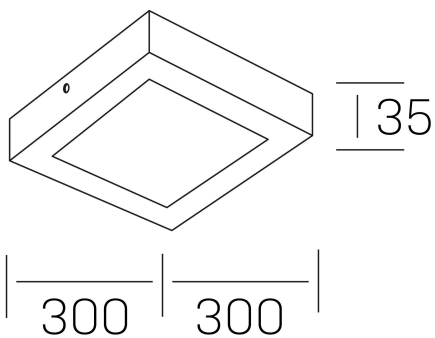

disc slim sq
K51701.04.SR.WH-WH.OP.ST.8.40.D1

GENERAL DETAILS

INSTALLATION	Surface
FINISHES ALUMINIUM	White-White
OPTIC COVER	Opal
LIGHT DIRECTION	Fixed
INT/EXT IP DEGREE	IP 43
MATERIAL	Aluminum
IK DEGREE	IK03
UTILIZATION	Indoor
WARRANTY	3 years

ELECTRICAL DETAILS

LAMP	LED
POWER	24 W
COLOUR TEMPERATURE	4000K
LUMINOUS FLUX	2400 Lm
EFFICACY DIMMING	100 Lm/W
DIMABLE	1.10v
DRIVER	Integrated
CLASS PROTECTION	II
COLOUR RENDERING INDEX	CRI >80
VOLTAGE	220-240 V
FRECUENCIA	50-60 Hz
CURRENT INTENSITY	600 mA
LIFE TIME	35.000 h

GENERAL DIMENSIONS

DIMENSIONS	300×300 mm
HEIGHT	h 40 mm
DIMENSIONES DE EMBALAJE	310 × 350 × 45 mm
PESO NETO	82

*Please might expect a max.15% figure reduction in finishes other than white