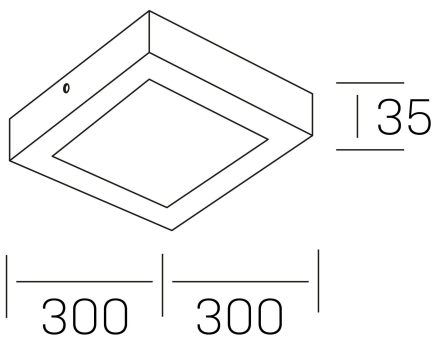

**disc slim sq**  
K51701.04.SR.WH-WH.OP.ST.8.40

#### GENERAL DETAILS

INSTALLATION	Surface
FINISHES ALUMINIUM	White-White
OPTIC COVER	Opal
LIGHT DIRECTION	Fixed
INT/EXT IP DEGREE	IP 43
MATERIAL	Aluminum
IK DEGREE	IK03
UTILIZATION	Indoor
WARRANTY	3 years

#### GENERAL DIMENSIONS

DIMENSIONS	300×300 mm
HEIGHT	h 40 mm
DIMENSIONES DE EMBALAJE	310 × 350 × 45 mm
PESO NETO	82

\*Please might expect a max.15% figure reduction in finishes other than white