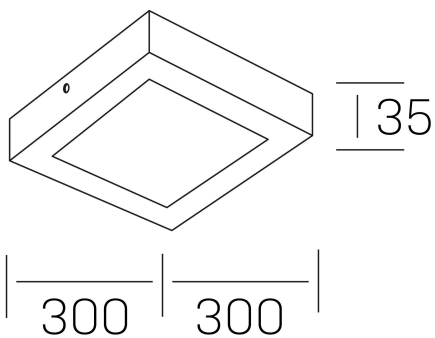

disc slim sq
K51701.04.SR.WH-WH.OP.ST.8.40

GENERAL DETAILS

INSTALLATION	Surface
FINISHES ALUMINIUM	White-White
OPTIC COVER	Opal
LIGHT DIRECTION	Fixed
INT/EXT IP DEGREE	IP 43
MATERIAL	Aluminum
IK DEGREE	IK03
UTILIZATION	Indoor
WARRANTY	3 years

ELECTRICAL DETAILS

LAMP	LED
POWER	24 W
COLOUR TEMPERATURE	4000K
LUMINOUS FLUX	2400 Lm
EFFICACY DIMMING	100 Lm/W
DIMABLE	No Dim
DRIVER	Integrated
CLASS PROTECTION	II
COLOUR RENDERING INDEX	CRI >80
VOLTAGE	220-240 V
FRECUENCIA	50-60 Hz
CURRENT INTENSITY	600 mA
LIFE TIME	35.000 h

GENERAL DIMENSIONS

DIMENSIONS	300×300 mm
HEIGHT	h 40 mm
DIMENSIONES DE EMBALAJE	310 × 350 × 45 mm
PESO NETO	82

*Please might expect a max.15% figure reduction in finishes other than white