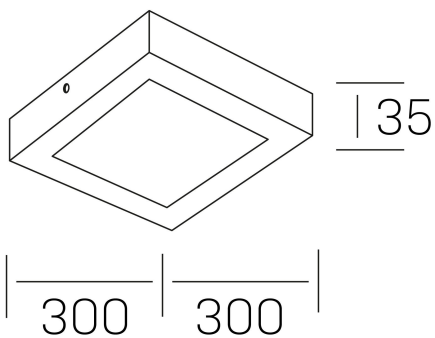

disc slim sq
K51701.04.SR.WH-WH.OP.ST.8.30.PU

GENERAL DETAILS

INSTALLATION	Surface
FINISHES ALUMINIUM	White-White
OPTIC COVER	Opal
LIGHT DIRECTION	Fixed
INT/EXT IP DEGREE	IP 43
MATERIAL	Aluminum
IK DEGREE	IK03
UTILIZATION	Indoor
WARRANTY	3 years

ELECTRICAL DETAILS

LAMP	LED
POWER	24 W
COLOUR TEMPERATURE	3000K
LUMINOUS FLUX	2350 Lm
EFFICACY DIMMING	99 Lm/W
DIMABLE	Push
DRIVER	Integrated
CLASS PROTECTION	II
COLOUR RENDERING INDEX	CRI >80
VOLTAGE	220-240 V
FRECUENCIA	50-60 Hz
CURRENT INTENSITY	600 mA
LIFE TIME	35.000 h

GENERAL DIMENSIONS

DIMENSIONS	300×300 mm
HEIGHT	h 40 mm
DIMENSIONES DE EMBALAJE	310 × 350 × 45 mm
PESO NETO	82

*Please might expect a max.15% figure reduction in finishes other than white