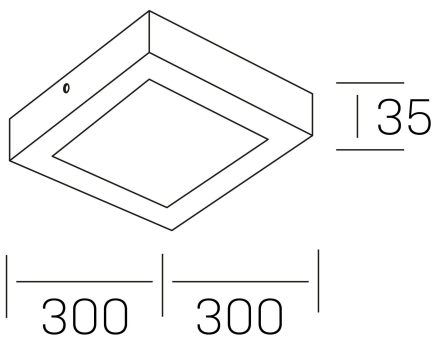

disc slim sq
K51701.04.SR.WH-WH.OP.ST.8.30.PU

GENERAL DETAILS

INSTALLATION	Surface
FINISHES ALUMINIUM	White-White
OPTIC COVER	Opal
LIGHT DIRECTION	Fixed
INT/EXT IP DEGREE	IP 43
MATERIAL	Aluminum
IK DEGREE	IK03
UTILIZATION	Indoor
WARRANTY	3 years

ELECTRICAL DETAILS

LAMP	LED
POWER	24 W
COLOUR TEMPERATURE	3000K
LUMINOUS FLUX	2350 Lm
EFFICACY DIMMING	99 Lm/W
DIMABLE	Push
DRIVER	Integrated
CLASS PROTECTION	II
COLOUR RENDERING INDEX	CRI >80
VOLTAGE	220-240 V
FRECUENCIA	50-60 Hz
CURRENT INTENSITY	600 mA
LIFE TIME	50.000 h

GENERAL DIMENSIONS

DIMENSIONS	300×300 mm
HEIGHT	h 40 mm
DIMENSIONES DE EMBALAJE	310 × 350 × 45 mm
PESO NETO	82

*Please might expect a max.15% figure reduction in finishes other than white