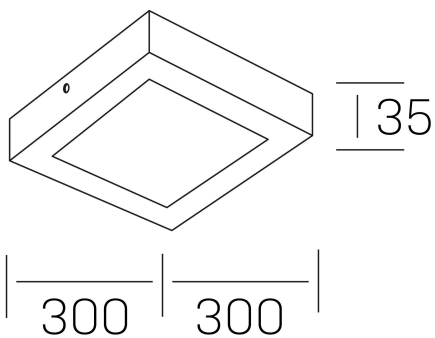

disc slim sq
K51701.04.SR.WH-WH.OP.ST.8.30.PU

GENERAL DETAILS

INSTALLATION	Surface
FINISHES ALUMINIUM	White-White
OPTIC COVER	Opal
LIGHT DIRECTION	Fixed
INT/EXT IP DEGREE	IP 43
MATERIAL	Aluminum
IK DEGREE	IK03
UTILIZATION	Indoor
WARRANTY	5 years

ELECTRICAL DETAILS

LAMP	LED
POWER	24 W
COLOUR TEMPERATURE	3000K
LUMINOUS FLUX	2350 Lm
EFFICACY DIMMING	99 Lm/W
DIMABLE	Push
DRIVER	Integrated
CLASS PROTECTION	II
COLOUR RENDERING INDEX	CRI >80
VOLTAGE	220-240 V
CURRENT INTENSITY	600 mA
LIFE TIME	50.000 h

GENERAL DIMENSIONS

DIMENSIONS	300×300 mm
HEIGHT	h 40 mm
DIMENSIONES DE EMBALAJE	310 × 350 × 45 mm
PESO NETO	82

*Please might expect a max.15% figure reduction in finishes other than white