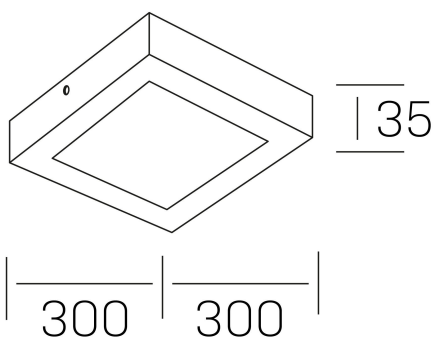

disc slim sq
K51701.04.SR.WH-WH.OP.ST.8.30.PC

GENERAL DETAILS

INSTALLATION	Surface
FINISHES ALUMINIUM	White-White
OPTIC COVER	Opal
LIGHT DIRECTION	Fixed
INT/EXT IP DEGREE	IP 43
MATERIAL	Aluminum
IK DEGREE	IK03
UTILIZATION	Indoor
WARRANTY	3 years

ELECTRICAL DETAILS

LAMP	LED
POWER	24 W
COLOUR TEMPERATURE	3000K
LUMINOUS FLUX	2350 Lm
EFFICACY DIMMING	99 Lm/W
DIMABLE	PHASE CUT
DRIVER	Remote
CLASS PROTECTION	II
COLOUR RENDERING INDEX	CRI >80
VOLTAGE	220-240 V
FRECUENCIA	50-60 Hz
CURRENT INTENSITY	600 mA
LIFE TIME	50.000 h

GENERAL DIMENSIONS

DIMENSIONS	300×300 mm
HEIGHT	h 40 mm
DIMENSIONES DE EMBALAJE	310 × 350 × 45 mm
PESO NETO	82

*Please might expect a max.15% figure reduction in finishes other than white