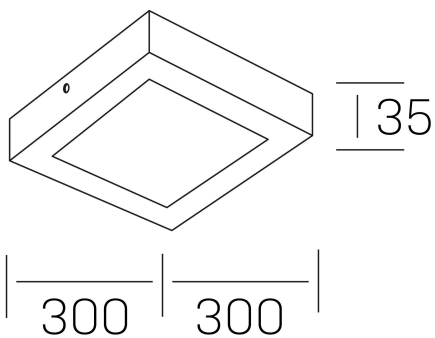

disc slim sq
K51701.04.SR.WH-WH.OP.ST.8.30.PC

GENERAL DETAILS

INSTALLATION	Surface
FINISHES ALUMINIUM	White-White
OPTIC COVER	Opal
LIGHT DIRECTION	Fixed
INT/EXT IP DEGREE	IP 43
MATERIAL	Aluminum
IK DEGREE	IK03
UTILIZATION	Indoor
WARRANTY	5 years

ELECTRICAL DETAILS

LAMP	LED
POWER	24 W
COLOUR TEMPERATURE	3000K
LUMINOUS FLUX	2350 Lm
EFFICACY DIMMING	99 Lm/W
DIMABLE	PHASE CUT
DRIVER	Remote
CLASS PROTECTION	II
COLOUR RENDERING INDEX	CRI >80
VOLTAGE	220-240 V
CURRENT INTENSITY	600 mA
LIFE TIME	50.000 h

GENERAL DIMENSIONS

DIMENSIONS	300×300 mm
HEIGHT	h 40 mm
DIMENSIONES DE EMBALAJE	310 × 350 × 45 mm
PESO NETO	82

*Please might expect a max.15% figure reduction in finishes other than white