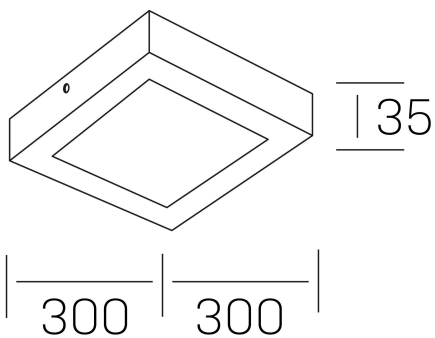

disc slim sq
K51701.04.SR.WH-WH.OP.ST.8.30.PC

GENERAL DETAILS

INSTALLATION	Surface
FINISHES ALUMINIUM	White-White
OPTIC COVER	Opal
LIGHT DIRECTION	Fixed
INT/EXT IP DEGREE	IP 43
MATERIAL	Aluminum
IK DEGREE	IK03
UTILIZATION	Indoor
WARRANTY	3 years

ELECTRICAL DETAILS

LAMP	LED
POWER	24 W
COLOUR TEMPERATURE	3000K
LUMINOUS FLUX	2350 Lm
EFFICACY DIMMING	99 Lm/W
DIMABLE	PHASE CUT
DRIVER	Remote
CLASS PROTECTION	II
COLOUR RENDERING INDEX	CRI >80
VOLTAGE	220-240 V
FRECUENCIA	50-60 Hz
CURRENT INTENSITY	600 mA
LIFE TIME	35.000 h

GENERAL DIMENSIONS

DIMENSIONS	300×300 mm
HEIGHT	h 40 mm
DIMENSIONES DE EMBALAJE	310 × 350 × 45 mm
PESO NETO	82

*Please might expect a max.15% figure reduction in finishes other than white