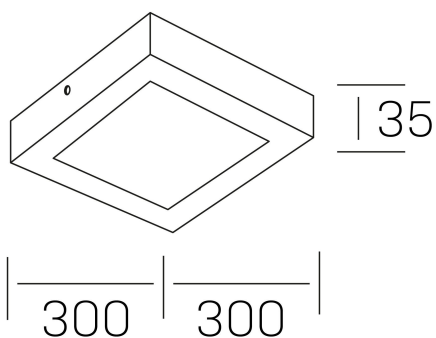

disc slim sq
K51701.04.SR.WH-WH.OP.ST.8.30.DA

GENERAL DETAILS

INSTALLATION	Surface
FINISHES ALUMINIUM	White-White
OPTIC COVER	Opal
LIGHT DIRECTION	Fixed
INT/EXT IP DEGREE	IP 43
MATERIAL	Aluminum
IK DEGREE	IK03
UTILIZATION	Indoor
WARRANTY	3 years

ELECTRICAL DETAILS

LAMP	LED
POWER	24 W
COLOUR TEMPERATURE	3000K
LUMINOUS FLUX	2350 Lm
EFFICACY DIMMING	99 Lm/W
DIMABLE	DALI
DRIVER	Integrated
CLASS PROTECTION	II
COLOUR RENDERING INDEX	CRI >80
VOLTAGE	220-240 V
FRECUENCIA	50-60 Hz
CURRENT INTENSITY	600 mA
LIFE TIME	50.000 h

GENERAL DIMENSIONS

DIMENSIONS	300×300 mm
HEIGHT	h 40 mm
DIMENSIONES DE EMBALAJE	310 × 350 × 45 mm
PESO NETO	82

*Please might expect a max.15% figure reduction in finishes other than white