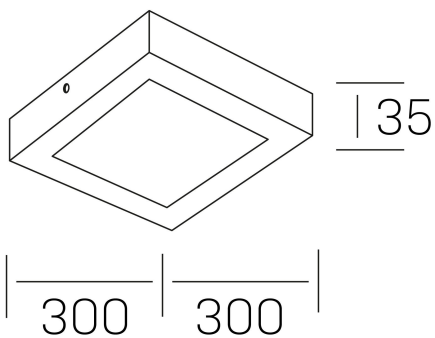

disc slim sq
K51701.04.SR.WH-WH.OP.ST.8.30.DA

GENERAL DETAILS

INSTALLATION	Surface
FINISHES ALUMINIUM	White-White
OPTIC COVER	Opal
LIGHT DIRECTION	Fixed
INT/EXT IP DEGREE	IP 43
MATERIAL	Aluminum
IK DEGREE	IK03
UTILIZATION	Indoor
WARRANTY	3 years

ELECTRICAL DETAILS

LAMP	LED
POWER	24 W
COLOUR TEMPERATURE	3000K
LUMINOUS FLUX	2350 Lm
EFFICACY DIMMING	99 Lm/W
DIMABLE	DALI
DRIVER	Integrated
CLASS PROTECTION	II
COLOUR RENDERING INDEX	CRI >80
VOLTAGE	220-240 V
FRECUENCIA	50-60 Hz
CURRENT INTENSITY	600 mA
LIFE TIME	35.000 h

GENERAL DIMENSIONS

DIMENSIONS	300×300 mm
HEIGHT	h 40 mm
DIMENSIONES DE EMBALAJE	310 × 350 × 45 mm
PESO NETO	82

*Please might expect a max.15% figure reduction in finishes other than white