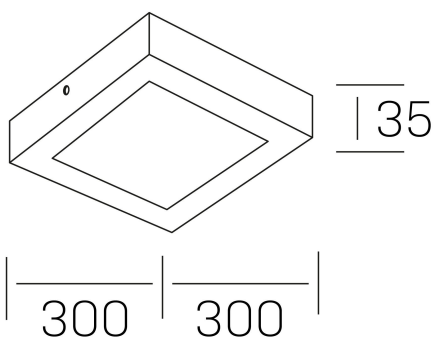

**disc slim sq**  
K51701.04.SR.WH-WH.OP.ST.8.30.D1

## GENERAL DETAILS

INSTALLATION	Surface
FINISHES ALUMINIUM	White-White
OPTIC COVER	Opal
LIGHT DIRECTION	Fixed
INT/EXT IP DEGREE	IP 43
MATERIAL	Aluminum
IK DEGREE	IK03
UTILIZATION	Indoor
WARRANTY	5 years

## ELECTRICAL DETAILS

LAMP	LED
POWER	24 W
COLOUR TEMPERATURE	3000K
LUMINOUS FLUX	2350 Lm
EFFICACY DIMMING	99 Lm/W
DIMABLE	1.10v
DRIVER	Integrated
CLASS PROTECTION	II
COLOUR RENDERING INDEX	CRI >80
VOLTAGE	220-240 V
CURRENT INTENSITY	600 mA
LIFE TIME	50.000 h

## GENERAL DIMENSIONS

DIMENSIONS	300×300 mm
HEIGHT	h 40 mm
DIMENSIONES DE EMBALAJE	310 × 350 × 45 mm
PESO NETO	82

\*Please might expect a max.15% figure reduction in finishes other than white