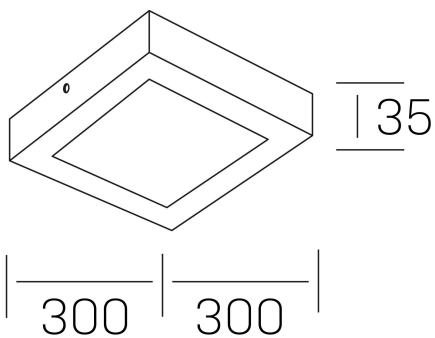

disc slim sq
K51701.04.SR.WH-WH.OP.ST.8.30.D1

GENERAL DETAILS

INSTALLATION	Surface
FINISHES ALUMINIUM	White-White
OPTIC COVER	Opal
LIGHT DIRECTION	Fixed
INT/EXT IP DEGREE	IP 43
MATERIAL	Aluminum
IK DEGREE	IK03
UTILIZATION	Indoor
WARRANTY	3 years

ELECTRICAL DETAILS

LAMP	LED
POWER	24 W
COLOUR TEMPERATURE	3000K
LUMINOUS FLUX	2350 Lm
EFFICACY DIMMING	99 Lm/W
DIMABLE	1.10v
DRIVER	Integrated
CLASS PROTECTION	II
COLOUR RENDERING INDEX	CRI >80
VOLTAGE	220-240 V
FRECUENCIA	50-60 Hz
CURRENT INTENSITY	600 mA
LIFE TIME	35.000 h

GENERAL DIMENSIONS

DIMENSIONS	300×300 mm
HEIGHT	h 40 mm
DIMENSIONES DE EMBALAJE	310 × 350 × 45 mm
PESO NETO	82

*Please might expect a max.15% figure reduction in finishes other than white