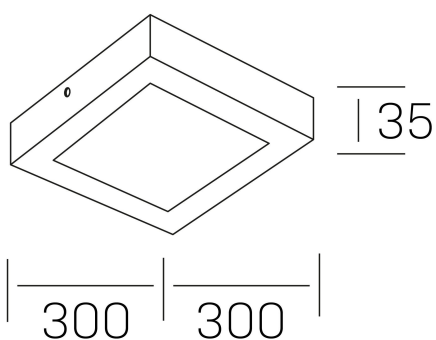

**disc slim sq**  
K51701.04.SR.WH-WH.OP.ST.8.30

## GENERAL DETAILS

INSTALLATION	Surface
FINISHES ALUMINIUM	White-White
OPTIC COVER	Opal
LIGHT DIRECTION	Fixed
INT/EXT IP DEGREE	IP 43
MATERIAL	Aluminum
IK DEGREE	IK03
UTILIZATION	Indoor
WARRANTY	3 years

## GENERAL DIMENSIONS

DIMENSIONS	300×300 mm
HEIGHT	h 40 mm
DIMENSIONES DE EMBALAJE	310 × 350 × 45 mm
PESO NETO	82

\*Please might expect a max.15% figure reduction in finishes other than white