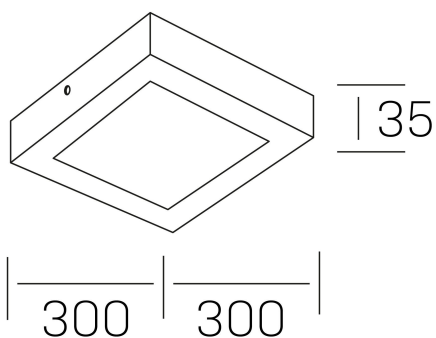

disc slim sq
K51701.04.SR.WH-WH.OP.ST.8.30

GENERAL DETAILS

INSTALLATION	Surface
FINISHES ALUMINIUM	White-White
OPTIC COVER	Opal
LIGHT DIRECTION	Fixed
INT/EXT IP DEGREE	IP 43
MATERIAL	Aluminum
IK DEGREE	IK03
UTILIZATION	Indoor
WARRANTY	3 years

ELECTRICAL DETAILS

LAMP	LED
POWER	24 W
COLOUR TEMPERATURE	3000K
LUMINOUS FLUX	2350 Lm
EFFICACY DIMMING	98 Lm/W
DIMABLE	No Dim
DRIVER	Integrated
CLASS PROTECTION	II
COLOUR RENDERING INDEX	CRI >80
VOLTAGE	220-240 V
FRECUENCIA	50-60 Hz
CURRENT INTENSITY	600 mA
LIFE TIME	50.000 h

GENERAL DIMENSIONS

DIMENSIONS	300×300 mm
HEIGHT	h 40 mm
DIMENSIONES DE EMBALAJE	310 × 350 × 45 mm
PESO NETO	82

*Please might expect a max.15% figure reduction in finishes other than white