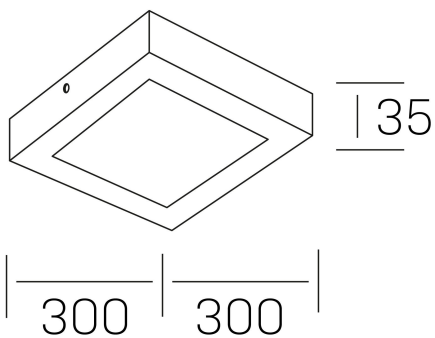

disc slim sq
K51701.04.SR.BK-BK.OP.ST.8.30

GENERAL DETAILS

INSTALLATION	Surface
FINISHES ALUMINIUM	Black-Black
OPTIC COVER	Opal
LIGHT DIRECTION	Fixed
INT/EXT IP DEGREE	IP 43
MATERIAL	Aluminum
IK DEGREE	IK03
UTILIZATION	Indoor
WARRANTY	3 years

ELECTRICAL DETAILS

LAMP	LED
POWER	24 W
COLOUR TEMPERATURE	3000K
LUMINOUS FLUX	2350 Lm
EFFICACY DIMMING	98 Lm/W
DIMABLE	No Dim
DRIVER	Integrated
CLASS PROTECTION	II
COLOUR RENDERING INDEX	CRI >80
VOLTAGE	220-240 V
FRECUENCIA	50-60 Hz
CURRENT INTENSITY	600 mA
LIFE TIME	50.000 h

GENERAL DIMENSIONS

DIMENSIONS	300×300 mm
HEIGHT	h 40 mm
DIMENSIONES DE EMBALAJE	310 × 350 × 45 mm
PESO NETO	82

*Please might expect a max.15% figure reduction in finishes other than white