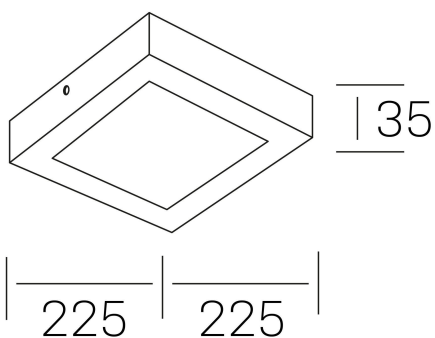

disc slim sq
K51701.03.SR.WH-WH.OP.ST.8.40.PU

GENERAL DETAILS

INSTALLATION	Surface
FINISHES ALUMINIUM	White-White
OPTIC COVER	Opal
LIGHT DIRECTION	Fixed
INT/EXT IP DEGREE	IP 43
MATERIAL	Aluminum
IK DEGREE	IK03
UTILIZATION	Indoor
WARRANTY	3 years

GENERAL DIMENSIONS

DIMENSIONS	225×225 mm
HEIGHT	h 35 mm
DIMENSIONES DE EMBALAJE	240 × 240 × 45 mm
PESO NETO	42

*Please might expect a max.15% figure reduction in finishes other than white