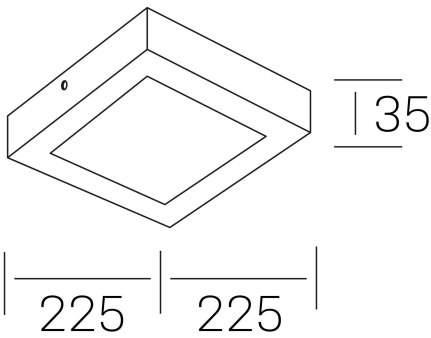

**disc slim sq**  
K51701.03.SR.WH-WH.OP.ST.8.40.DA

#### GENERAL DETAILS

INSTALLATION	Surface
FINISHES ALUMINIUM	White-White
OPTIC COVER	Opal
LIGHT DIRECTION	Fixed
INT/EXT IP DEGREE	IP 43
MATERIAL	Aluminum
IK DEGREE	IK03
UTILIZATION	Indoor
WARRANTY	3 years

#### GENERAL DIMENSIONS

DIMENSIONS	225×225 mm
HEIGHT	h 35 mm
DIMENSIONES DE EMBALAJE	240 × 240 × 45 mm
PESO NETO	42

\*Please might expect a max.15% figure reduction in finishes other than white