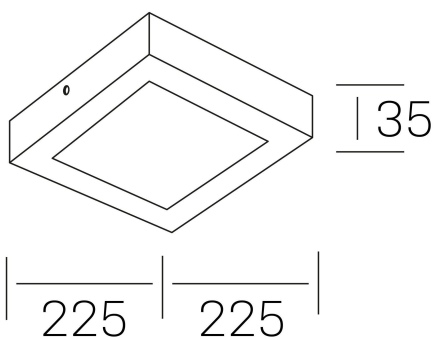

disc slim sq
K51701.03.SR.WH-WH.OP.ST.8.40.DA

GENERAL DETAILS

INSTALLATION	Surface
FINISHES ALUMINIUM	White-White
OPTIC COVER	Opal
LIGHT DIRECTION	Fixed
INT/EXT IP DEGREE	IP 43
MATERIAL	Aluminum
IK DEGREE	IK03
UTILIZATION	Indoor
WARRANTY	5 years

GENERAL DIMENSIONS

DIMENSIONS	225×225 mm
HEIGHT	h 35 mm
DIMENSIONES DE EMBALAJE	240 × 240 × 45 mm
PESO NETO	42

*Please might expect a max.15% figure reduction in finishes other than white