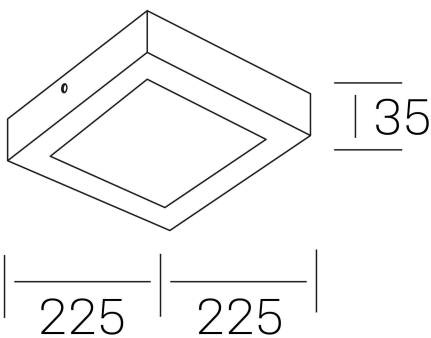

disc slim sq
K51701.03.SR.WH-WH.OP.ST.8.40.DA

GENERAL DETAILS

INSTALLATION	Surface
FINISHES ALUMINIUM	White-White
OPTIC COVER	Opal
LIGHT DIRECTION	Fixed
INT/EXT IP DEGREE	IP 43
MATERIAL	Aluminum
IK DEGREE	IK03
UTILIZATION	Indoor
WARRANTY	3 years

GENERAL DIMENSIONS

DIMENSIONS	225×225 mm
HEIGHT	h 35 mm
DIMENSIONES DE EMBALAJE	240 × 240 × 45 mm
PESO NETO	42

*Please might expect a max.15% figure reduction in finishes other than white