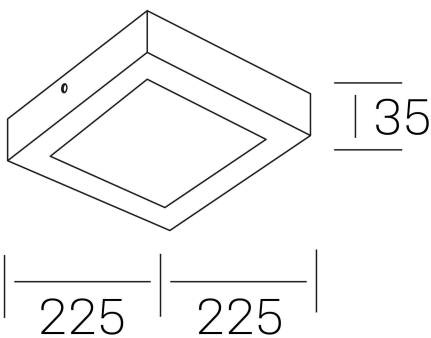

**disc slim sq**  
K51701.03.SR.WH-WH.OP.ST.8.40.D1

#### GENERAL DETAILS

INSTALLATION	Surface
FINISHES ALUMINIUM	White-White
OPTIC COVER	Opal
LIGHT DIRECTION	Fixed
INT/EXT IP DEGREE	IP 43
MATERIAL	Aluminum
IK DEGREE	IK03
UTILIZATION	Indoor
WARRANTY	3 years

#### GENERAL DIMENSIONS

DIMENSIONS	225×225 mm
HEIGHT	h 35 mm
DIMENSIONES DE EMBALAJE	240 × 240 × 45 mm
PESO NETO	42

\*Please might expect a max.15% figure reduction in finishes other than white